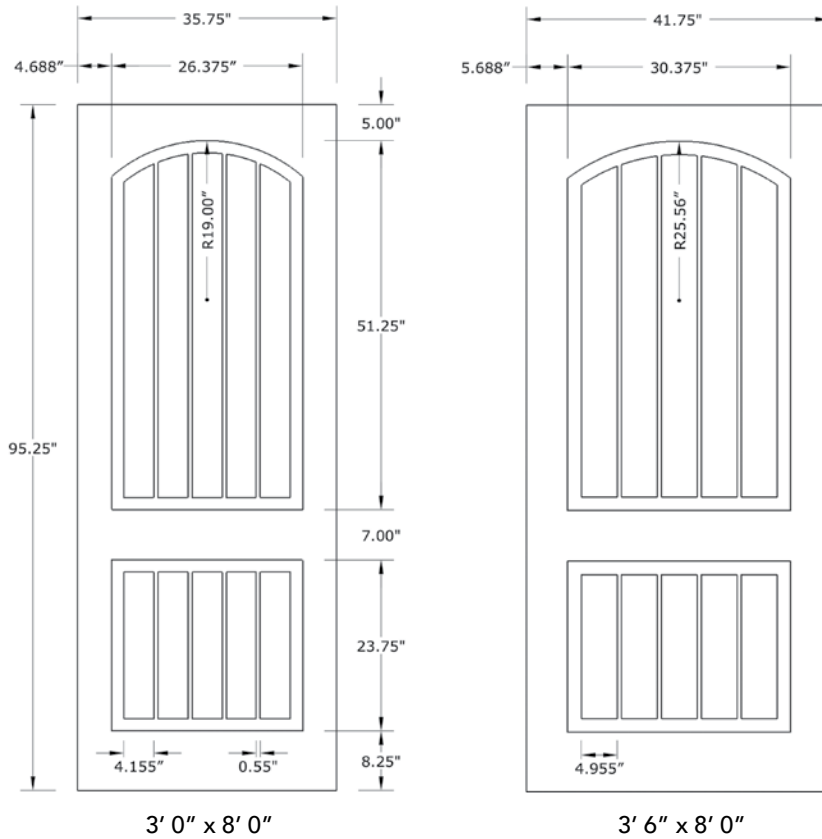

8'0" DRA2A80 TWO PANEL DOOR

ARCH PLANK & SQUARE TOP

AVAILABLE SIZING

NOTE: BY REQUEST, DOOR HEIGHT COMES IN VARYING DIMENSIONS TO A MINIMUM OF 95". EXCESS WILL BE TAKEN FROM BOTTOM RAIL. ALL OTHER DIMENSIONS WILL REMAIN THE SAME.

CUTOUTS & GLASS

A = DISTANCE FROM TOP OF DOOR TO TOP OF CUTOUT