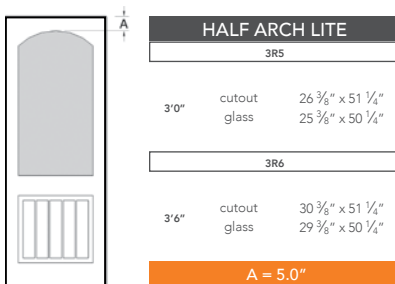

8'0" DRA2A80 TWO PANEL DOOR

ARCH PLANK & SQUARE TOP

AVAILABLE SIZING

NOTE: BY REQUEST, DOOR HEIGHT COMES IN VARYING DIMENSIONS TO A MINIMUM OF 95". EXCESS WILL BE TAKEN FROM BOTTOM RAIL. ALL OTHER DIMENSIONS WILL REMAIN THE SAME.

CUTOUTS & GLASS

A = DISTANCE FROM TOP OF DOOR TO TOP OF CUTOUT