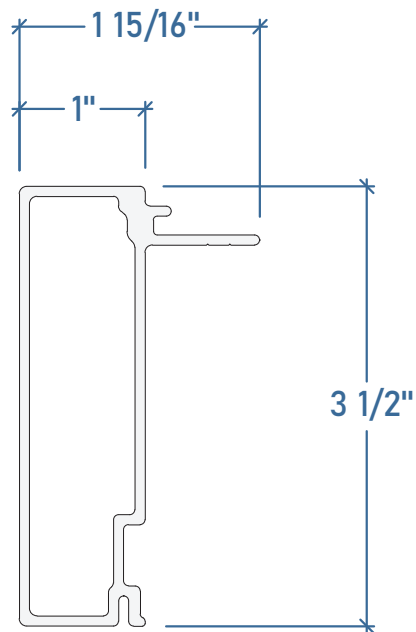

203.

3-1/2" Casing