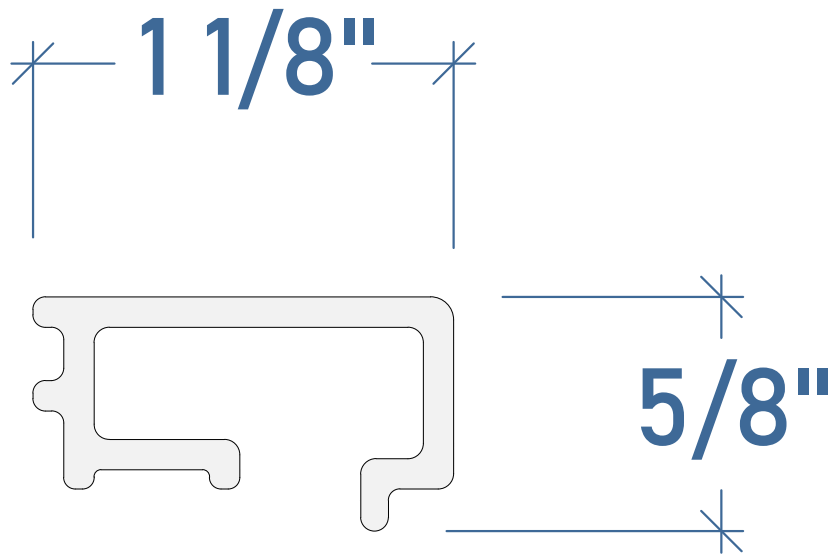

Nova Building Products
1327 Park Avenue
Omaha, NE 68105

Profile ID:

205

Specifications:

1" Bead

Drawn By:

PAV

Material:

Fiberglass Pultrusion

Scale:

2 : 1

Drawing Date:

12/25/2022