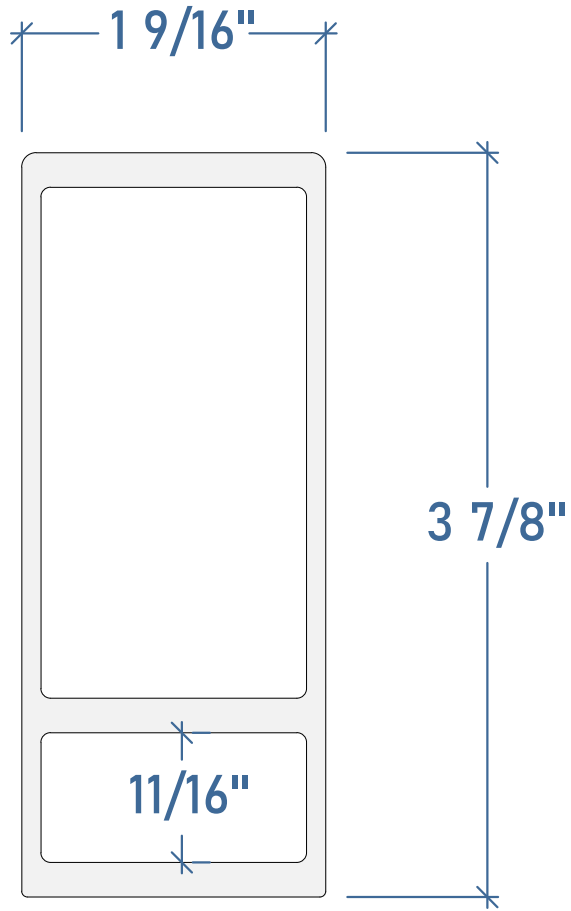

Specifications:

1 1/4" SDL

Drawn By:

PAV

Material:

Fiberglass Pultrusion

Scale:

2 : 1

PAV

Material:

Fiberglass Pultrusion

Scale:

2 : 1

Drawing Date:

12/25/2022

Nova Building Products
1327 Park Avenue
Omaha, NE 68105

Profile ID:

106

Specifications:

Door Slab Frame

Drawn By:

PAV

Material:

Fiberglass Pultrusion

109

Specifications:

Sidelite Frame

Drawn By:

PAV

Material:

Fiberglass Pultrusion

Scale: