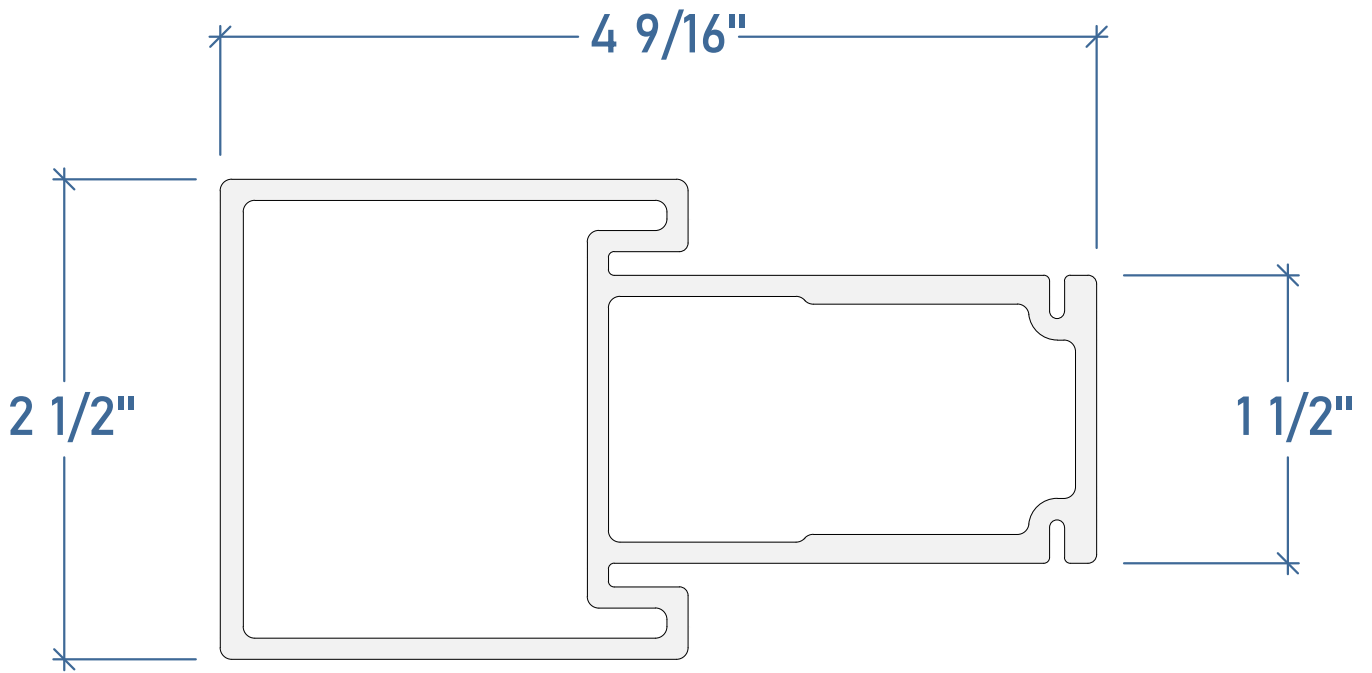

Nova Building Products
1327 Park Avenue
Omaha, NE 68105

Profile ID:

103

Specifications:

Mull Post

Drawn By:

PAV

Material:

Fiberglass Pultrusion

Scale:

1 : 1

Drawing Date:

12/25/2022