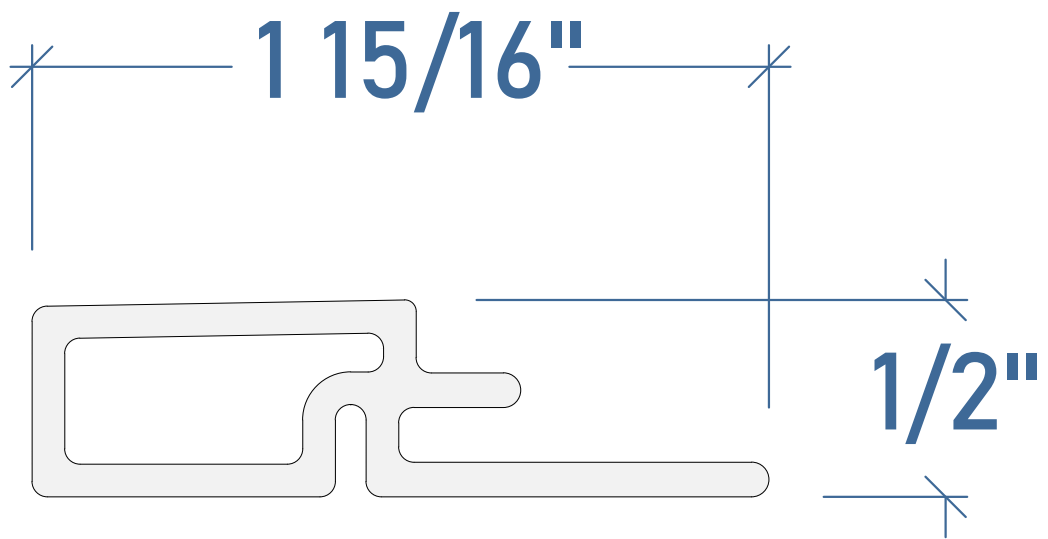

Nova Building Products
1327 Park Avenue
Omaha, NE 68105

Profile ID:

209

Specifications:

1/2" Narrow Trim

Drawn By:

PAV

Material:

Fiberglass Pultrusion

Scale:

2 : 1

Drawing Date:

12/25/2022