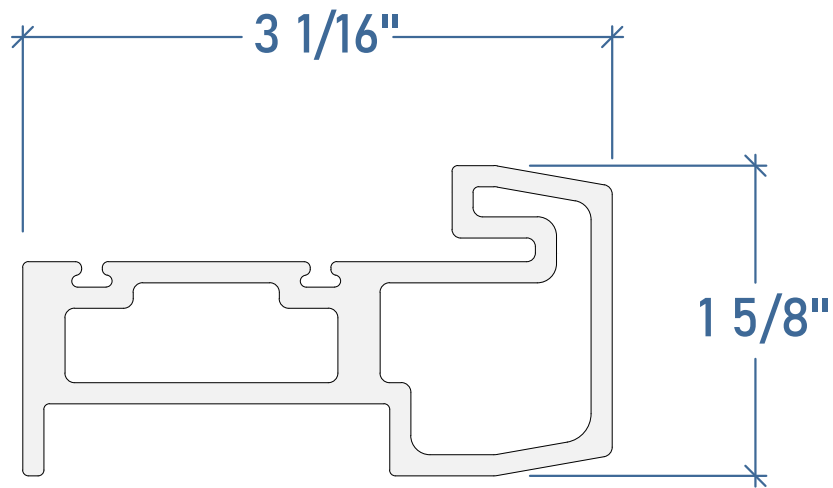

Nova Building Products
1327 Park Avenue
Omaha, NE 68105

Profile ID:

105

Specifications:

Astragal

Drawn By:

PAV

Material:

Fiberglass Pultrusion

Scale:

1 : 1

Drawing Date:

12/25/2022