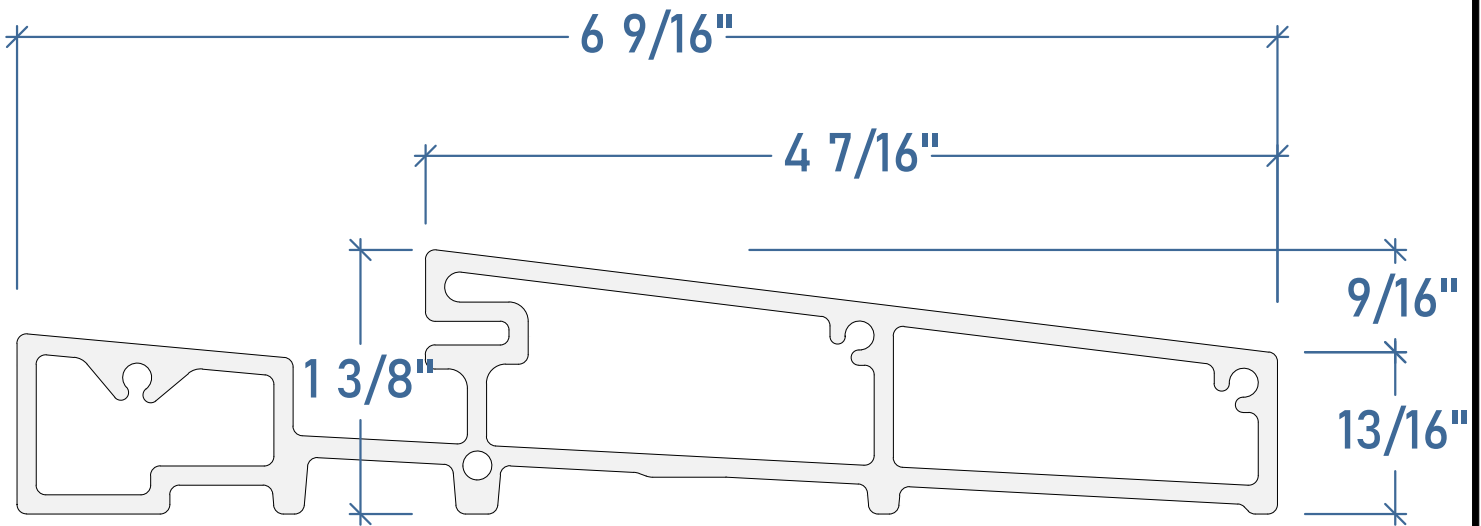

Material:

Fiberglass Pultrusion

Scale:

1 : 1

Drawing Date:

12/25/2022

Nova Building Products
1327 Park Avenue
Omaha, NE 68105

Profile ID: