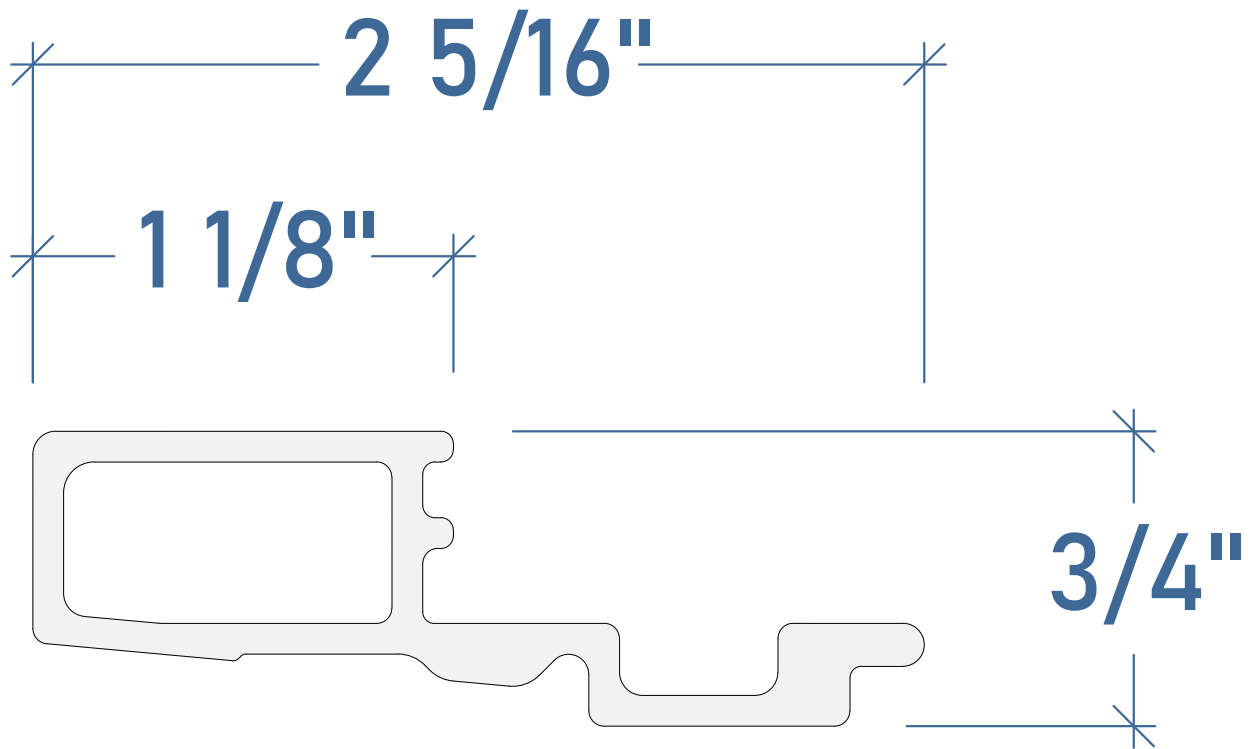

Material:

Fiberglass Pultrusion

Scale:

2 : 1

Drawing Date:

12/25/2022

Nova Building Products
 1327 Park Avenue
 Omaha, NE 68105

Profile ID: