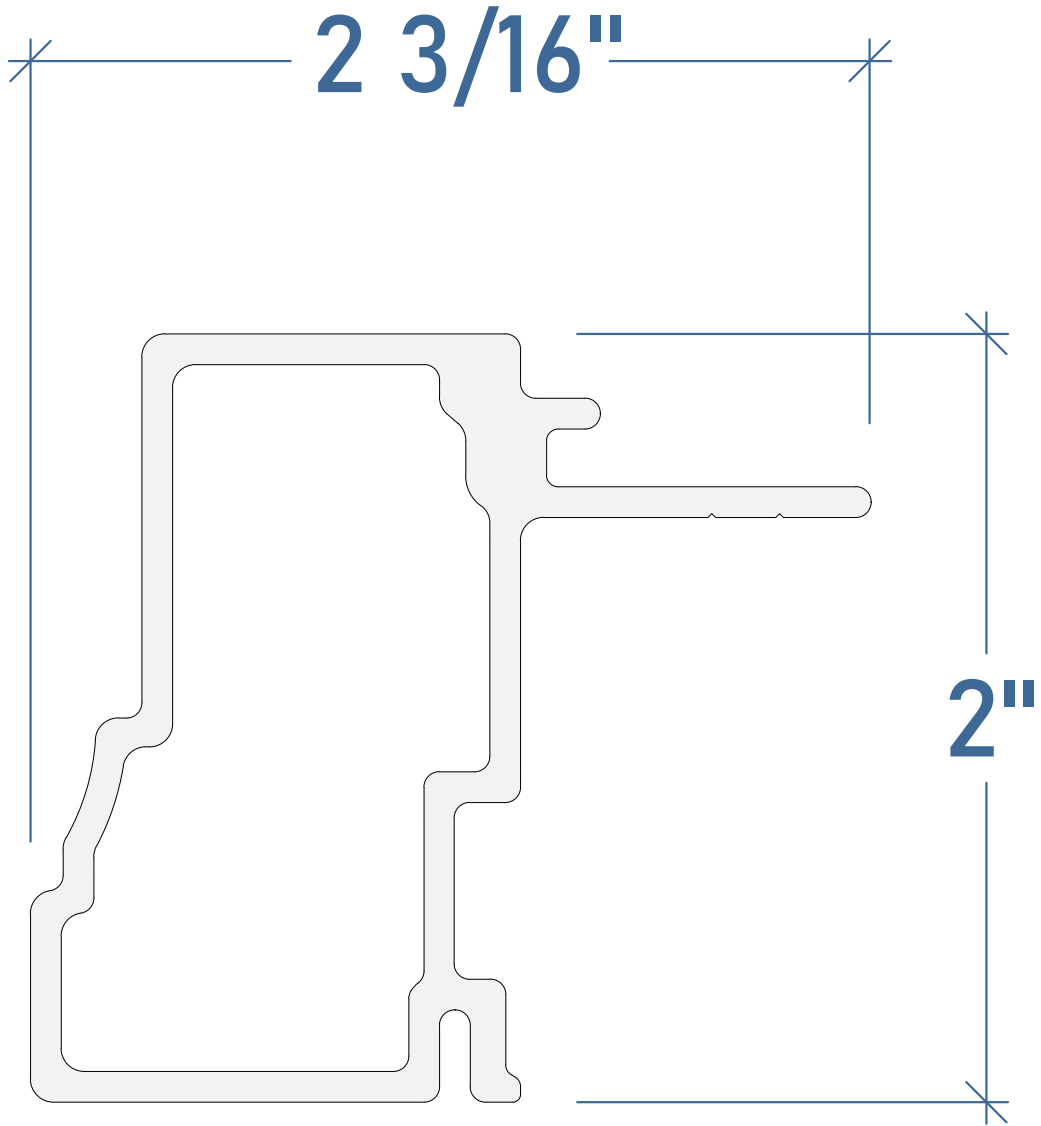

Nova Building Products
1327 Park Avenue
Omaha, NE 68105

Profile ID:

201

Specifications:

2" Casing

Drawn By:

PAV

Material:

Fiberglass Pultrusion

Scale:

2 : 1

Drawing Date:

12/25/2022