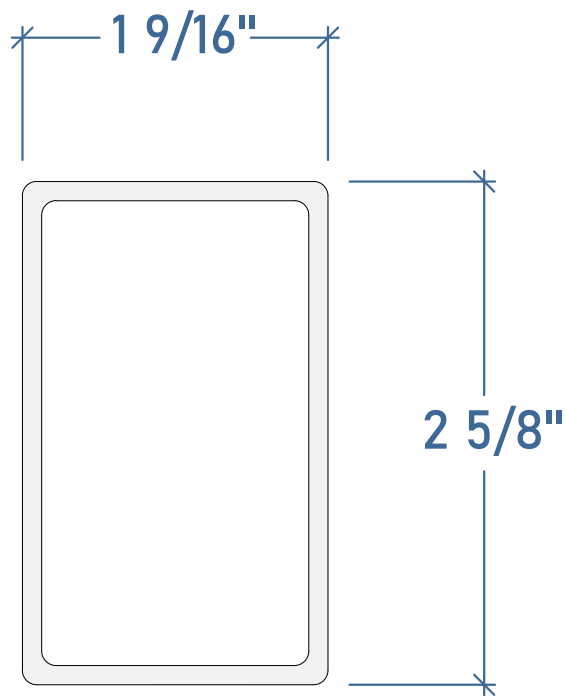

Material:

Fiberglass Pultrusion

Scale:

1 : 1

Drawing Date:

12/25/2022

Nova Building Products
 1327 Park Avenue
 Omaha, NE 68105

Profile ID:

109

Specifications:

Sidelite Frame

Drawn By:

PAV

Material:

Fiberglass Pultrusion

Scale: