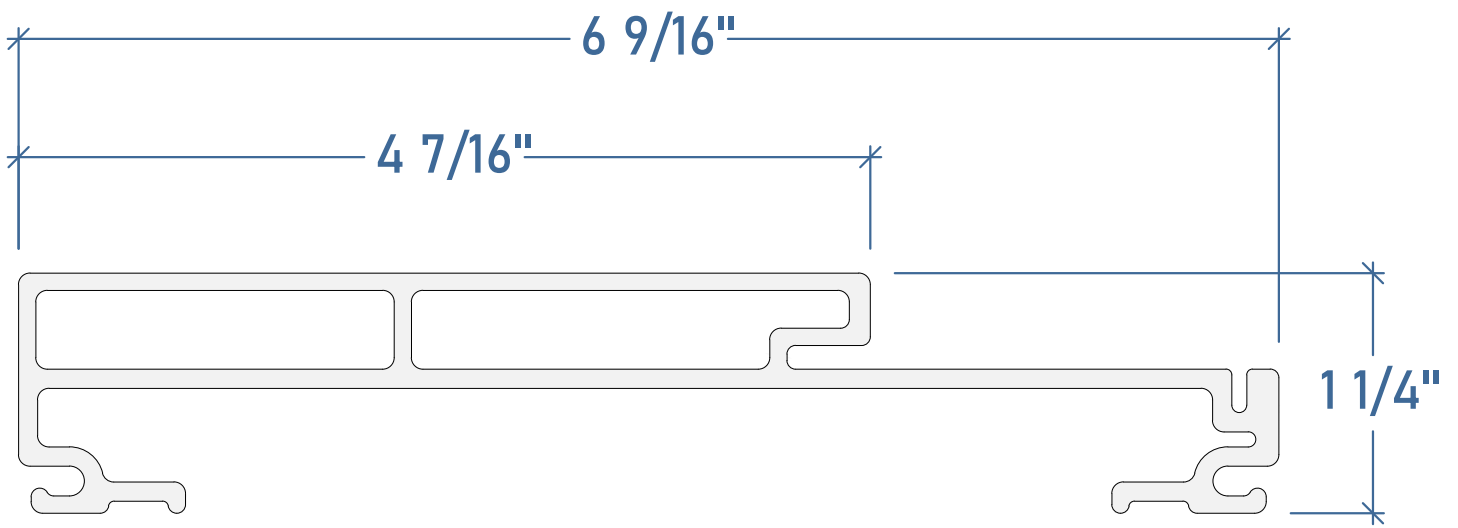

Nova Building Products
1327 Park Avenue
Omaha, NE 68105

Profile ID:

102

Specifications:

6 9/16" Frame

Drawn By:

PAV

Material:

Fiberglass Pultrusion

Scale:

1 : 1

Drawing Date:

12/25/2022