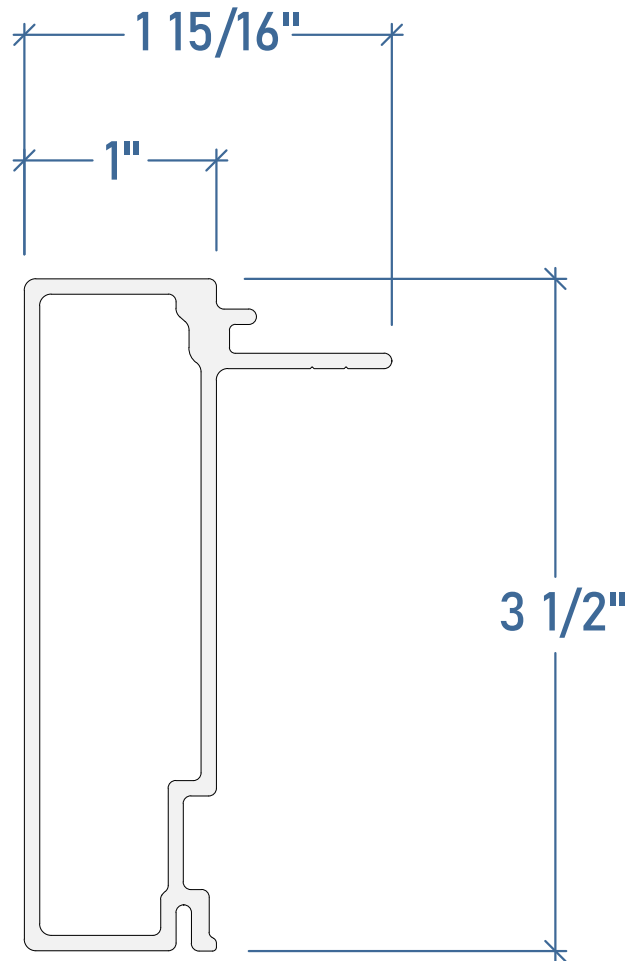

PAV

Material:

Fiberglass Pultrusion

Scale:

2 : 1

Drawing Date:

12/25/2022

Nova Building Products
1327 Park Avenue
Omaha, NE 68105