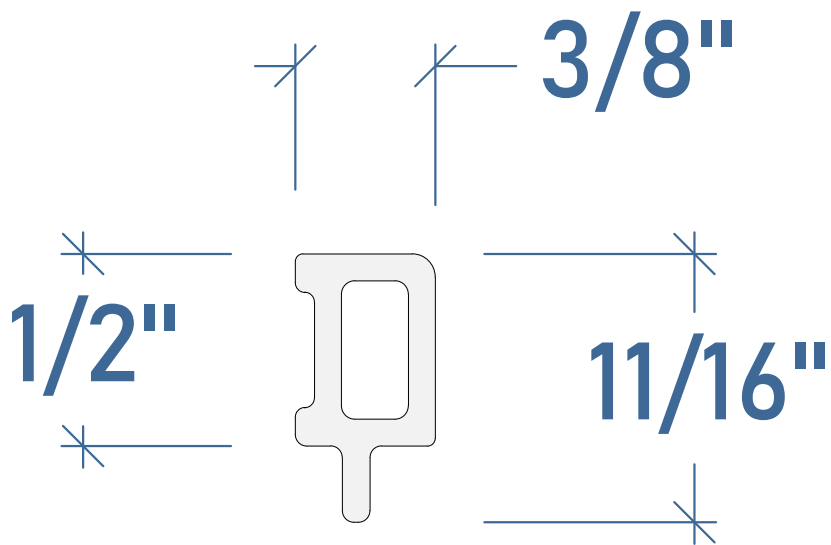

Nova Building Products
1327 Park Avenue
Omaha, NE 68105

Profile ID:

206

Specifications:

1 3/4" Bead

Drawn By:

PAV

Material:

Fiberglass Pultrusion

Scale:

2 : 1

Drawing Date:

12/25/2022