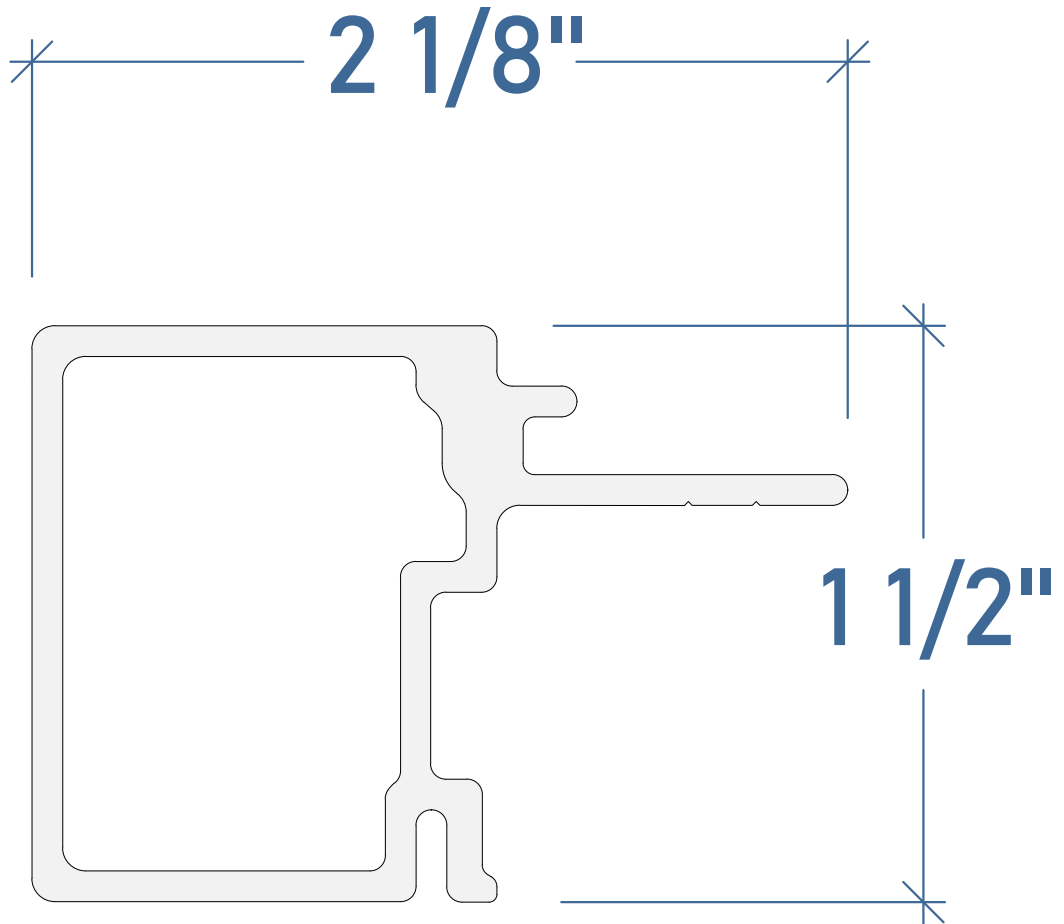

Nova Building Products
1327 Park Avenue
Omaha, NE 68105

Profile ID:

202

Specifications:

1 1/2" Casing

Drawn By:

PAV

Material:

Fiberglass Pultrusion

Scale:

2 : 1

Drawing Date:

12/25/2022