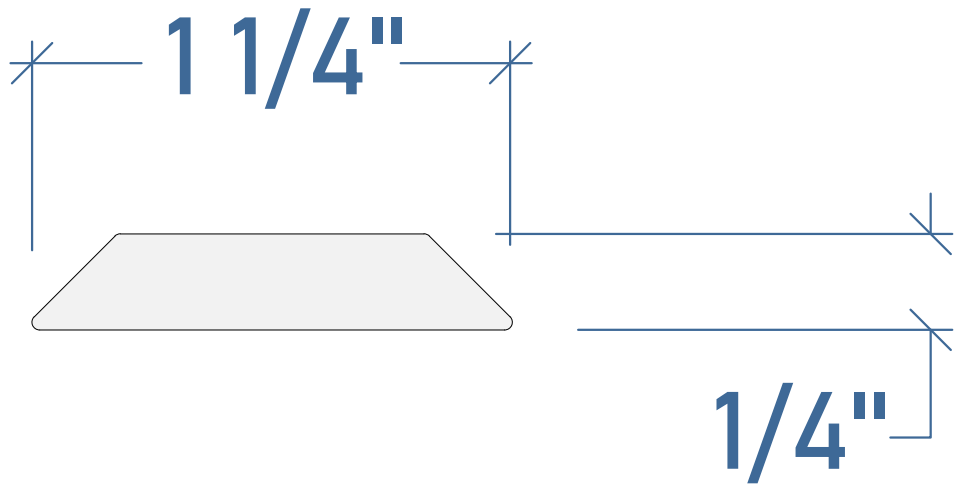

Nova Building Products
1327 Park Avenue
Omaha, NE 68105

Profile ID:

301

Specifications:

1 1/4" SDL

Drawn By:

PAV

Material:

Fiberglass Pultrusion

Scale:

2 : 1

Drawing Date:

12/25/2022