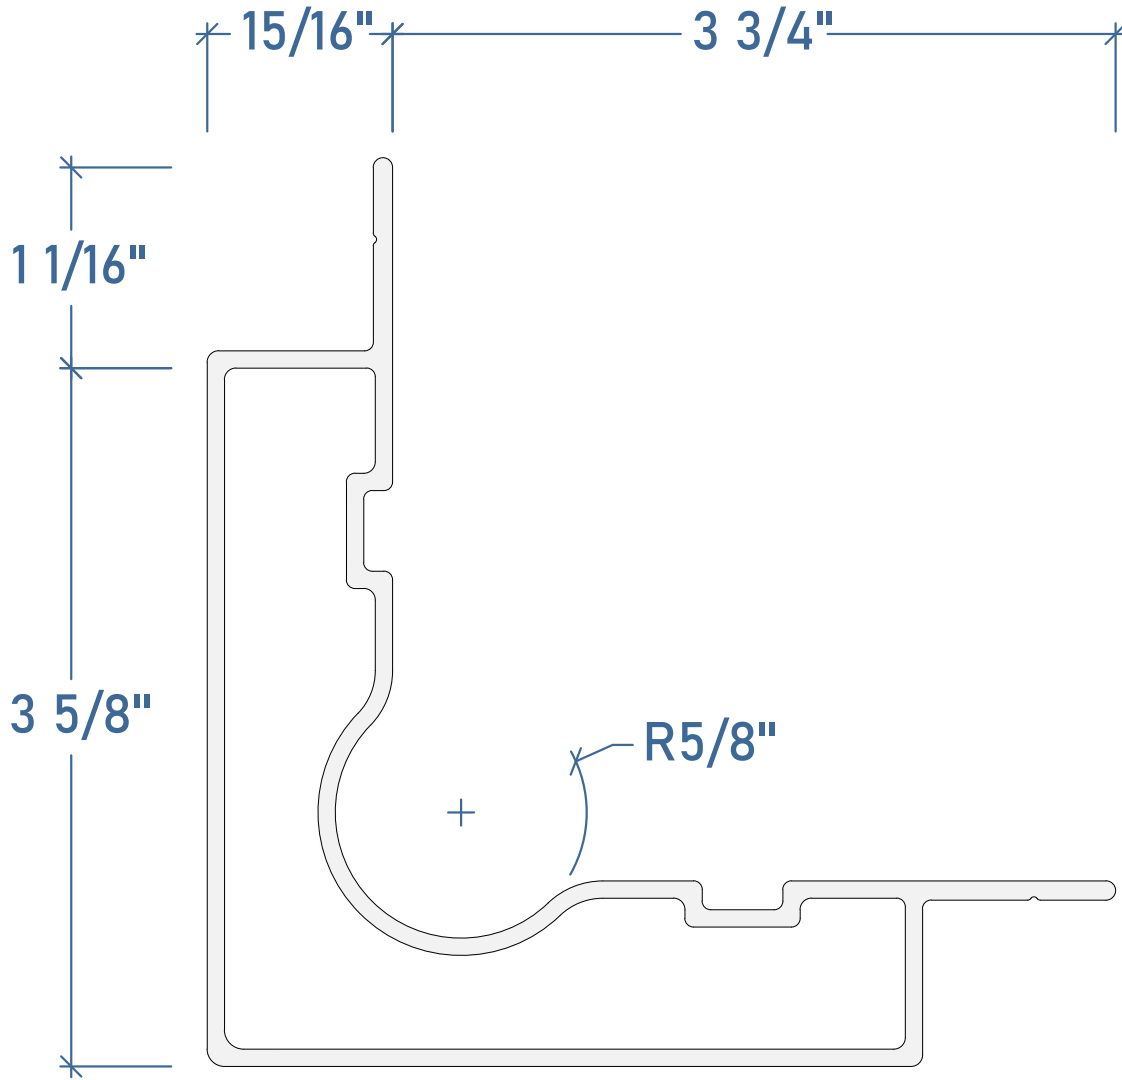

Material:

**Fiberglass Pultrusion**

Scale:

**2 : 1**

Drawing Date:

**12/25/2022**

1 15/16"

1 15/16"

**Fiberglass Pultrusion**

Scale:

**2 : 1**

Drawing Date:

**12/25/2022**

Nova Building Products  
1327 Park Avenue  
Omaha, NE 68105

Profile ID:

**408**

Specifications:

**Outside Corner**

Drawn By:

**PAV**

Material:

**Fiberglass Pultrusion**

Scale:

**1 : 1**

Profile ID:

**410**

Specifications:

**4" V Groove**

Drawn By:

**PAV**

Material:

**Fiberglass Pultrusion**