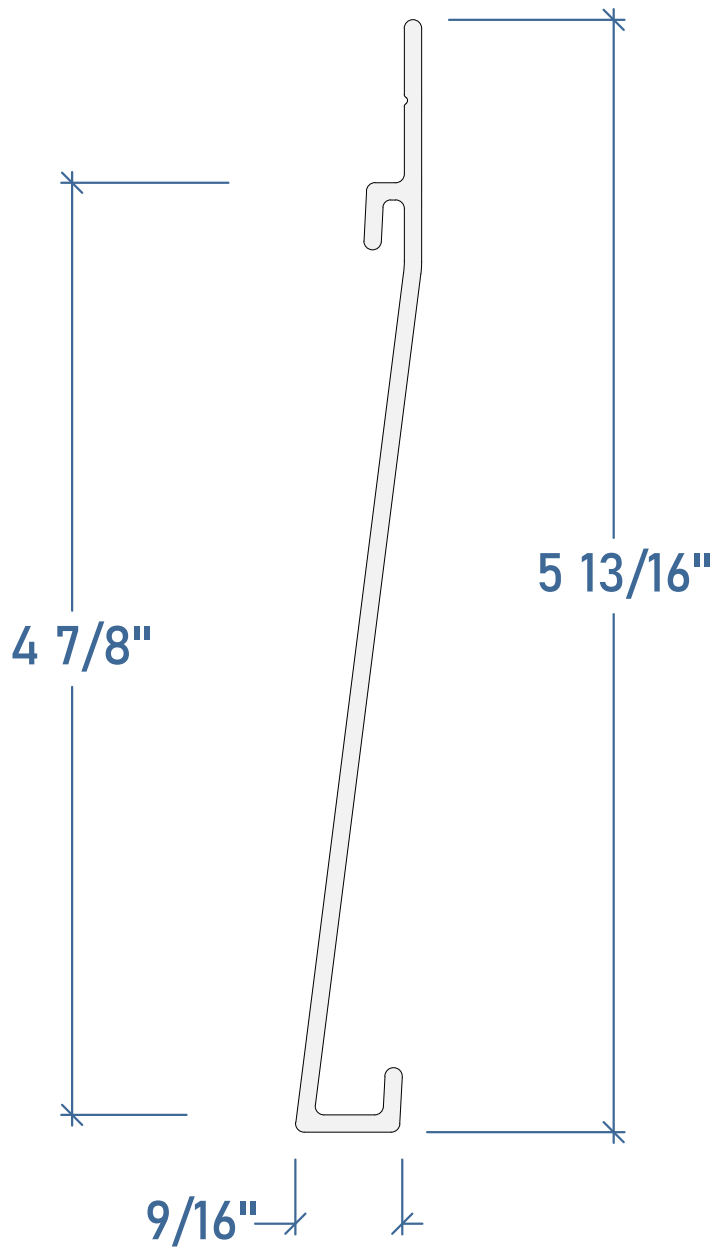

Nova Building Products
1327 Park Avenue
Omaha, NE 68105

Profile ID:

402

Specifications:

4 1/2" Lap

Drawn By:

PAV

Material:

Fiberglass Pultrusion

Scale:

1 : 1

Drawing Date:

12/25/2022