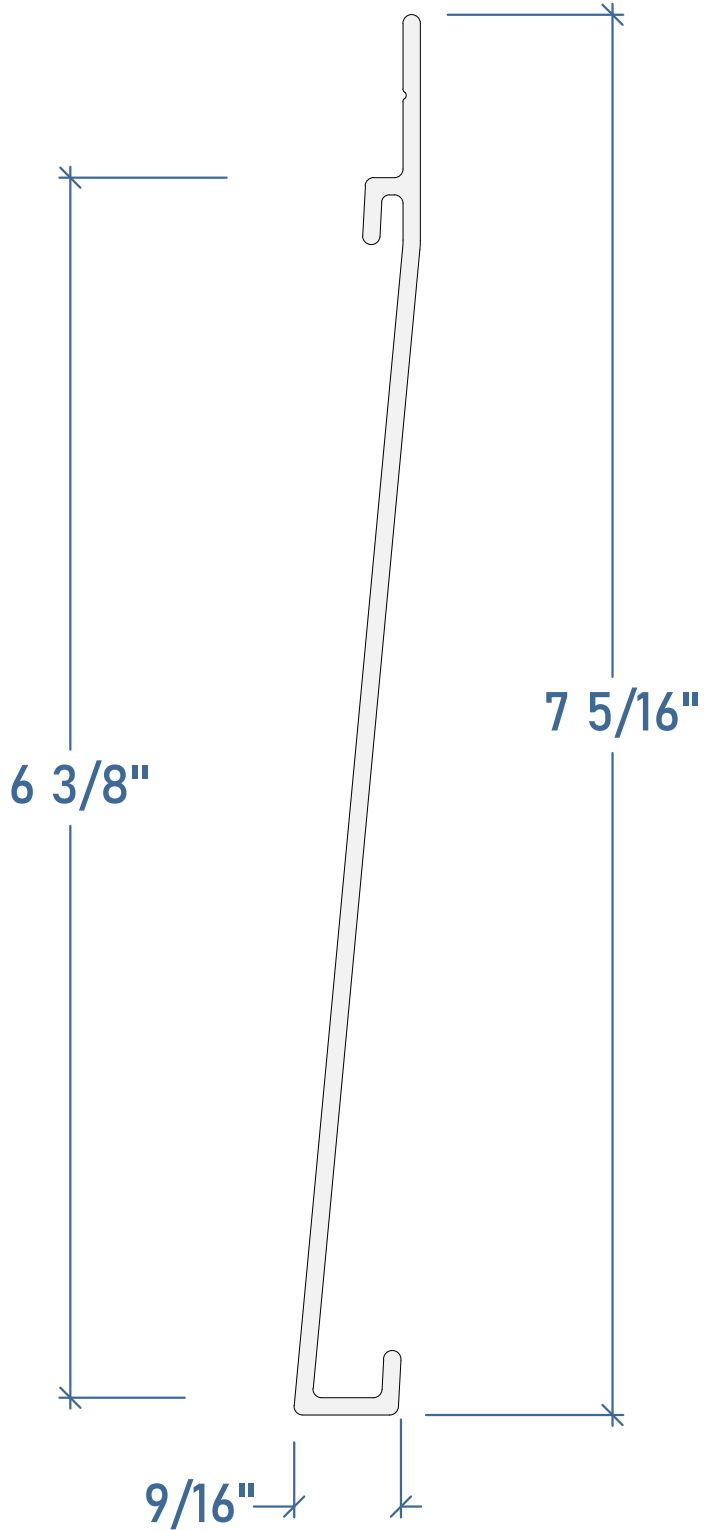

Nova Building Products
1327 Park Avenue
Omaha, NE 68105

Profile ID:

403

Specifications:

6" Lap

Drawn By:

PAV

Material:

Fiberglass Pultrusion

Scale:

1 : 1

Drawing Date:

12/25/2022