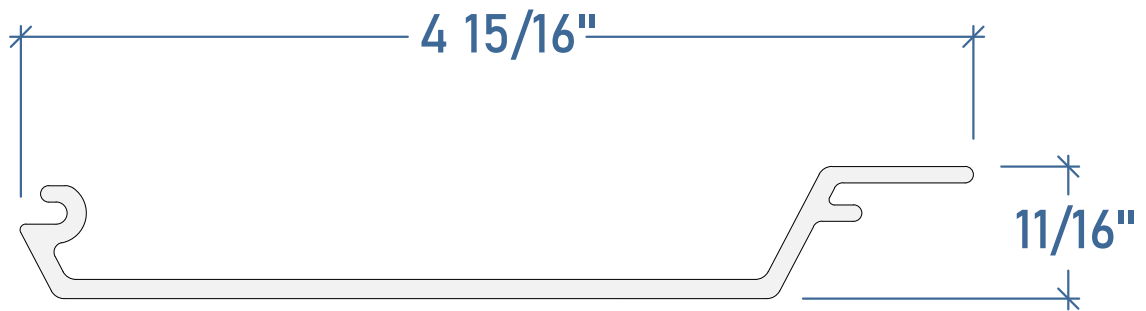

Specifications:

**Outside Corner**

Drawn By:

**PAV**

Material:

**Fiberglass Pultrusion**

Scale:

**1 : 1**

**PAV**

Material:

**Fiberglass Pultrusion**

Scale:

**1 : 2**

Drawing Date:

**12/25/2022**

Nova Building Products  
 1327 Park Avenue  
 Omaha, NE 68105

Profile ID:

**410**

Specifications:

**4" V Groove**

Drawn By:

**PAV**

Material:

**Fiberglass Pultrusion**