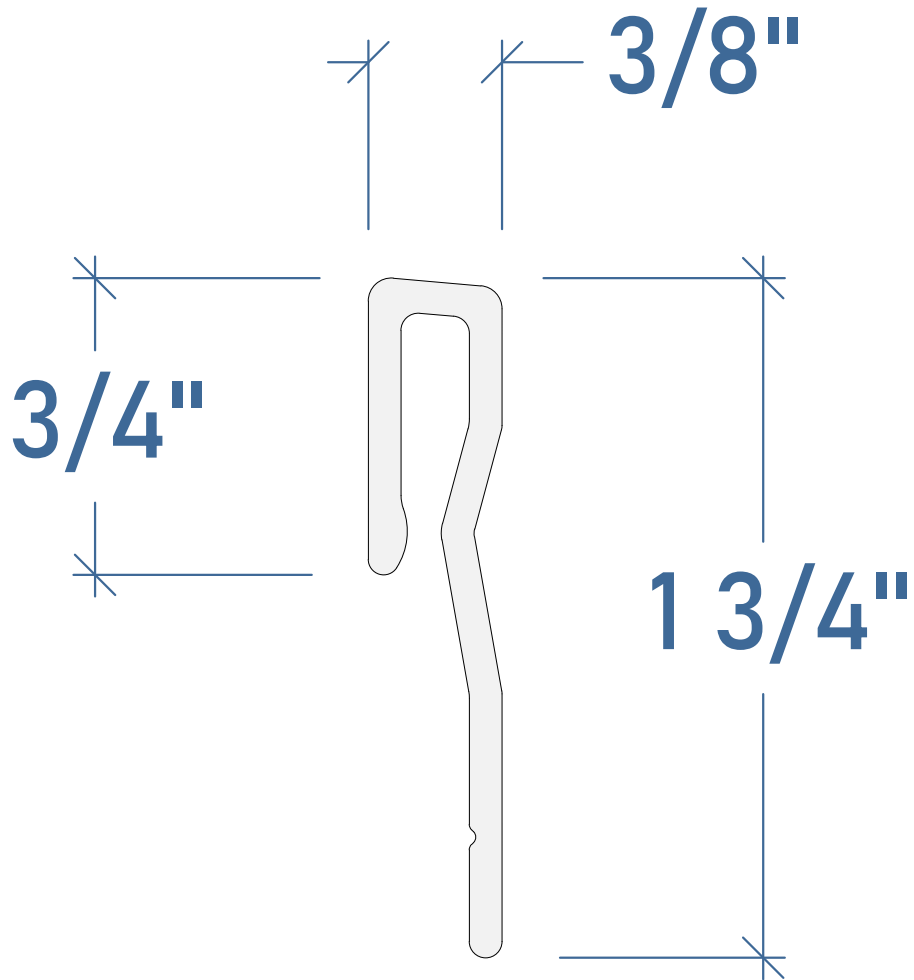

Nova Building Products
1327 Park Avenue
Omaha, NE 68105

Profile ID:

406

Specifications:

Terminal Strip

Drawn By:

PAV

Material:

Fiberglass Pultrusion

Scale:

2 : 1

Drawing Date:

12/25/2022