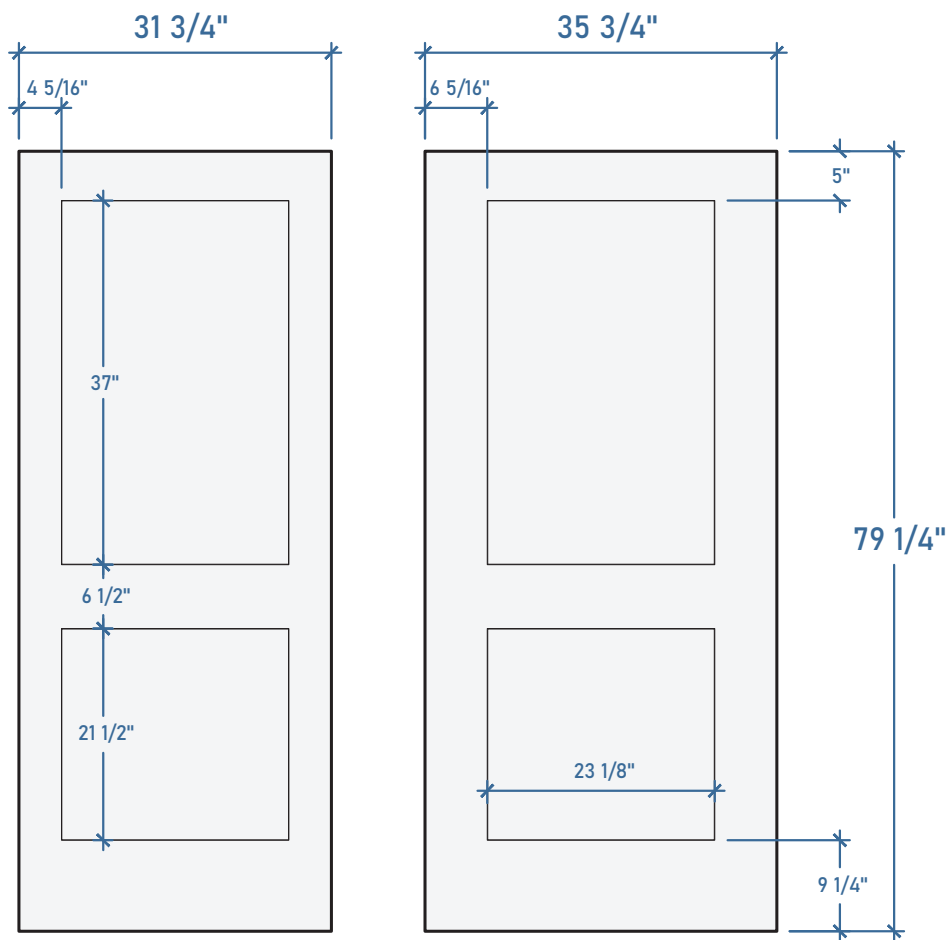

Six Panel

Four Panel

6/8 Height

Two Panel

Cottage

Flush

Heritage

Arched Three Panel

6/8 Height

Shaker

6/8 Height

Two Panel Shaker

6/8 Height

Four Panel Shaker

6/8 Height

Five Panel Shaker

6/8 Height

Sidelite - Solid