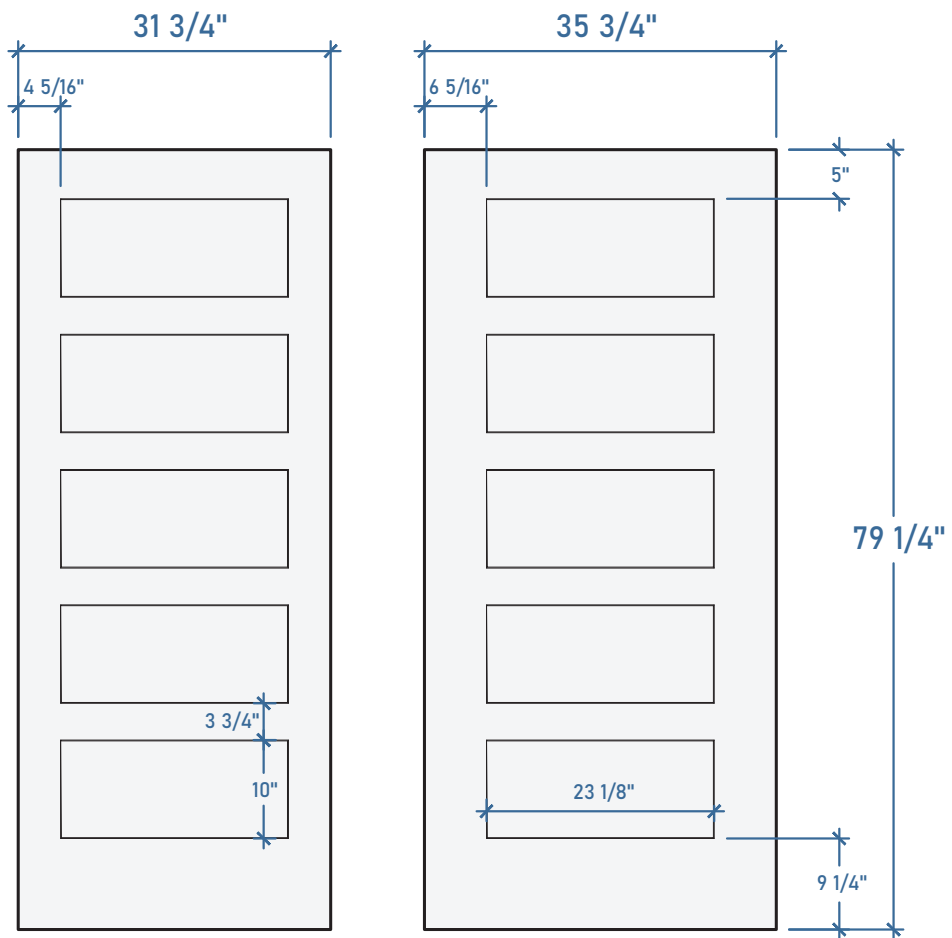

Six Panel

Four Panel

6/8 Height

Two Panel

Cottage

Flush

Heritage

Arched Three Panel

6/8 Height

Shaker

6/8 Height

Two Panel Shaker

6/8 Height

Four Panel Shaker

6/8 Height

Five Panel Shaker

6/8 Height

Sidelite - Solid