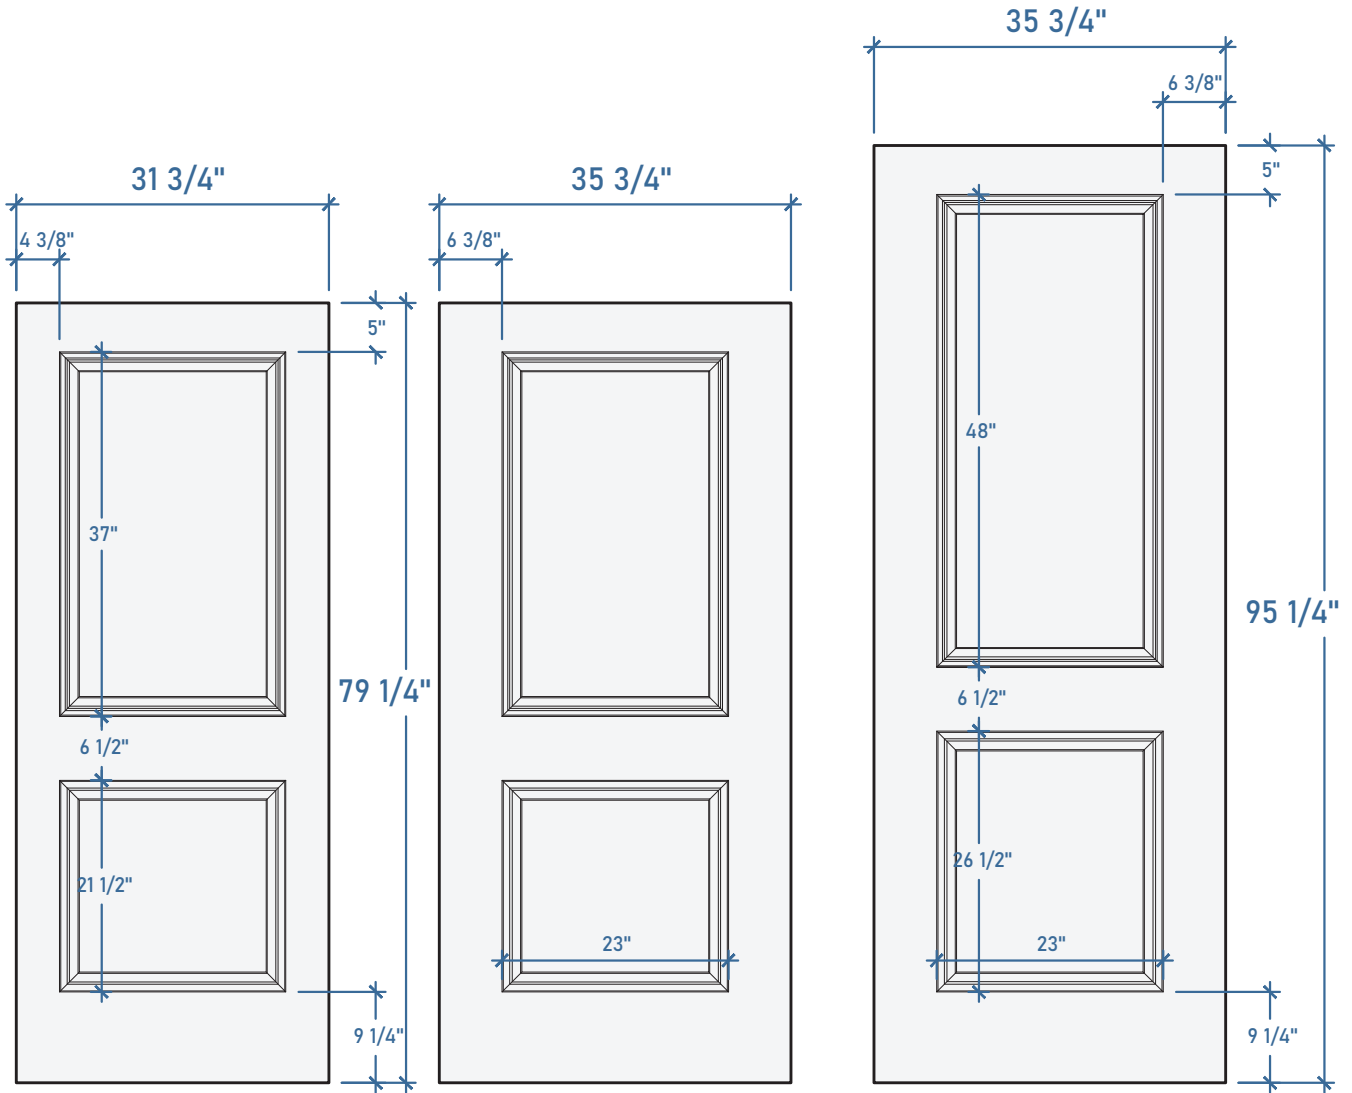

Six Panel

Four Panel

6/8 Height

Two Panel

Cottage

Flush

Heritage

Arched Three Panel

6/8 Height

Shaker

6/8 Height

Two Panel Shaker

6/8 Height

Four Panel Shaker

6/8 Height

Five Panel Shaker

6/8 Height

Sidelite - Solid