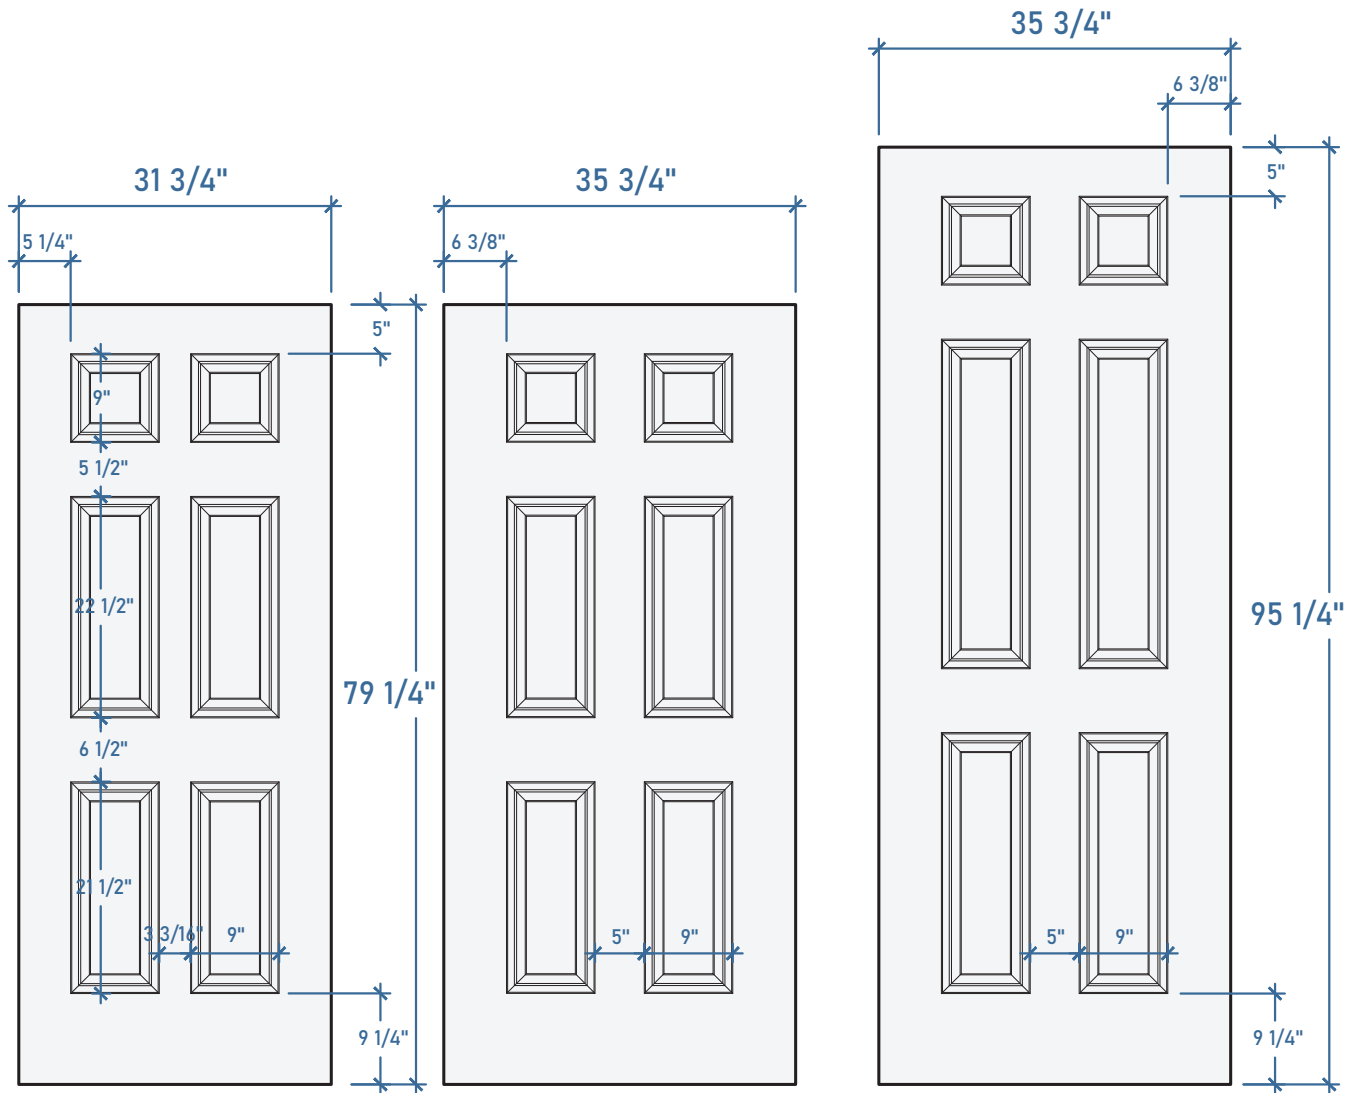

Six Panel

Four Panel

6/8 Height

Two Panel

Cottage

Flush

Heritage

Arched Three Panel

6/8 Height

Shaker

6/8 Height

Two Panel Shaker

6/8 Height

Four Panel Shaker

6/8 Height

Five Panel Shaker

6/8 Height

Sidelite - Solid