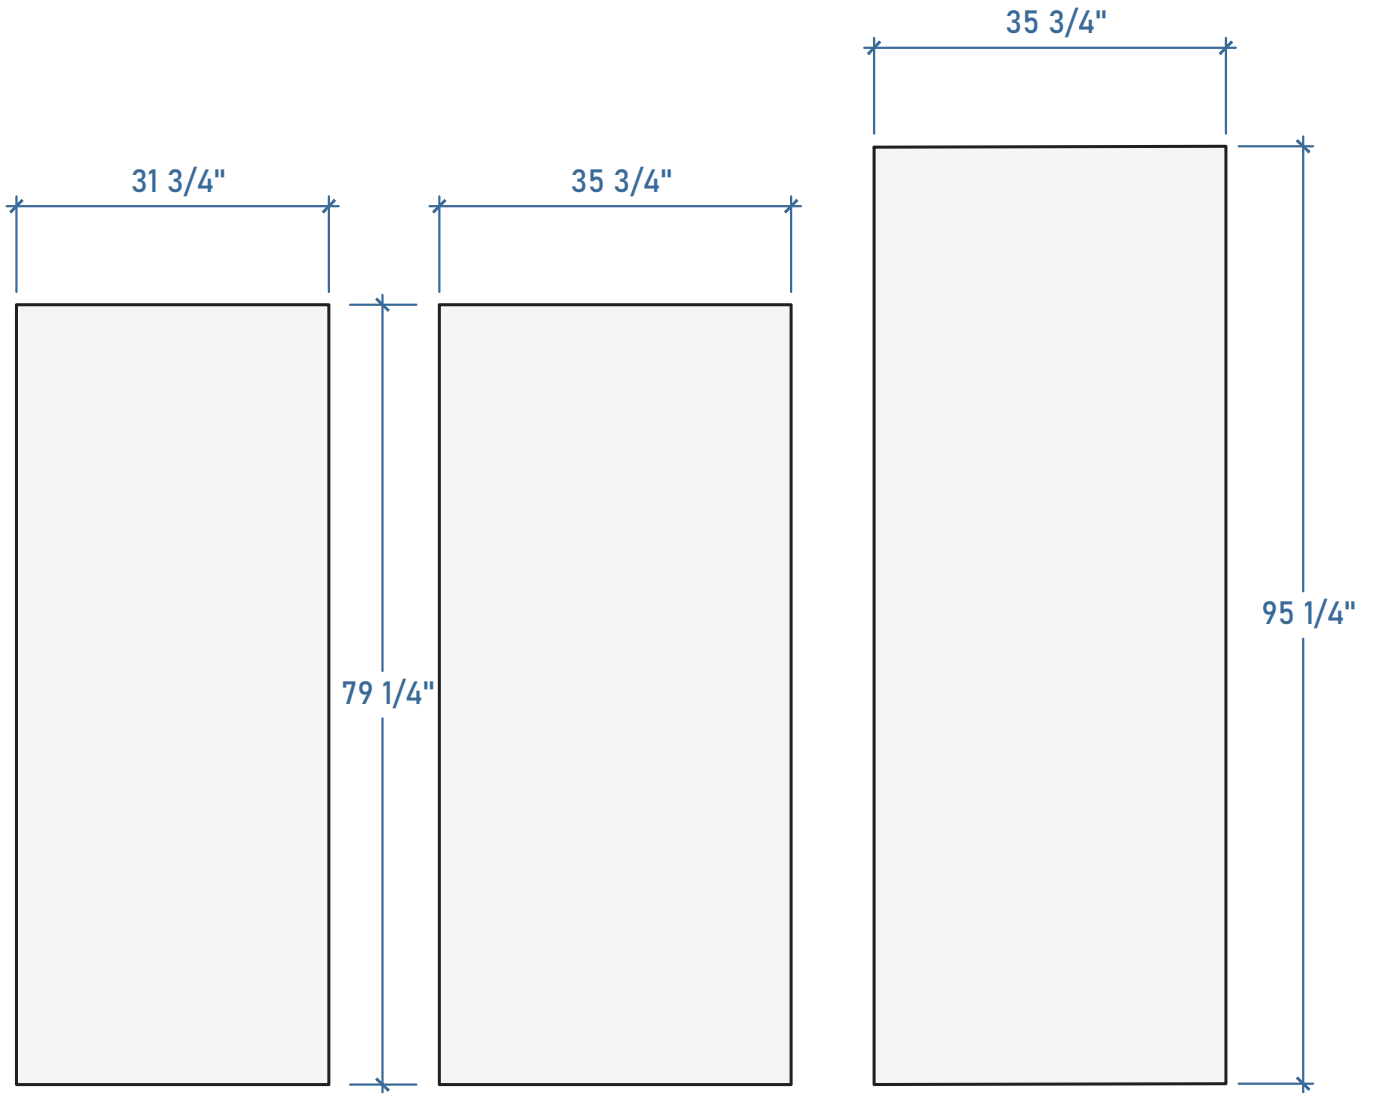

Six Panel

Four Panel

6/8 Height

Two Panel

Cottage

Flush

Heritage

Arched Three Panel

6/8 Height

Shaker

6/8 Height

Two Panel Shaker

6/8 Height

Four Panel Shaker

6/8 Height

Five Panel Shaker

6/8 Height

Sidelite - Solid