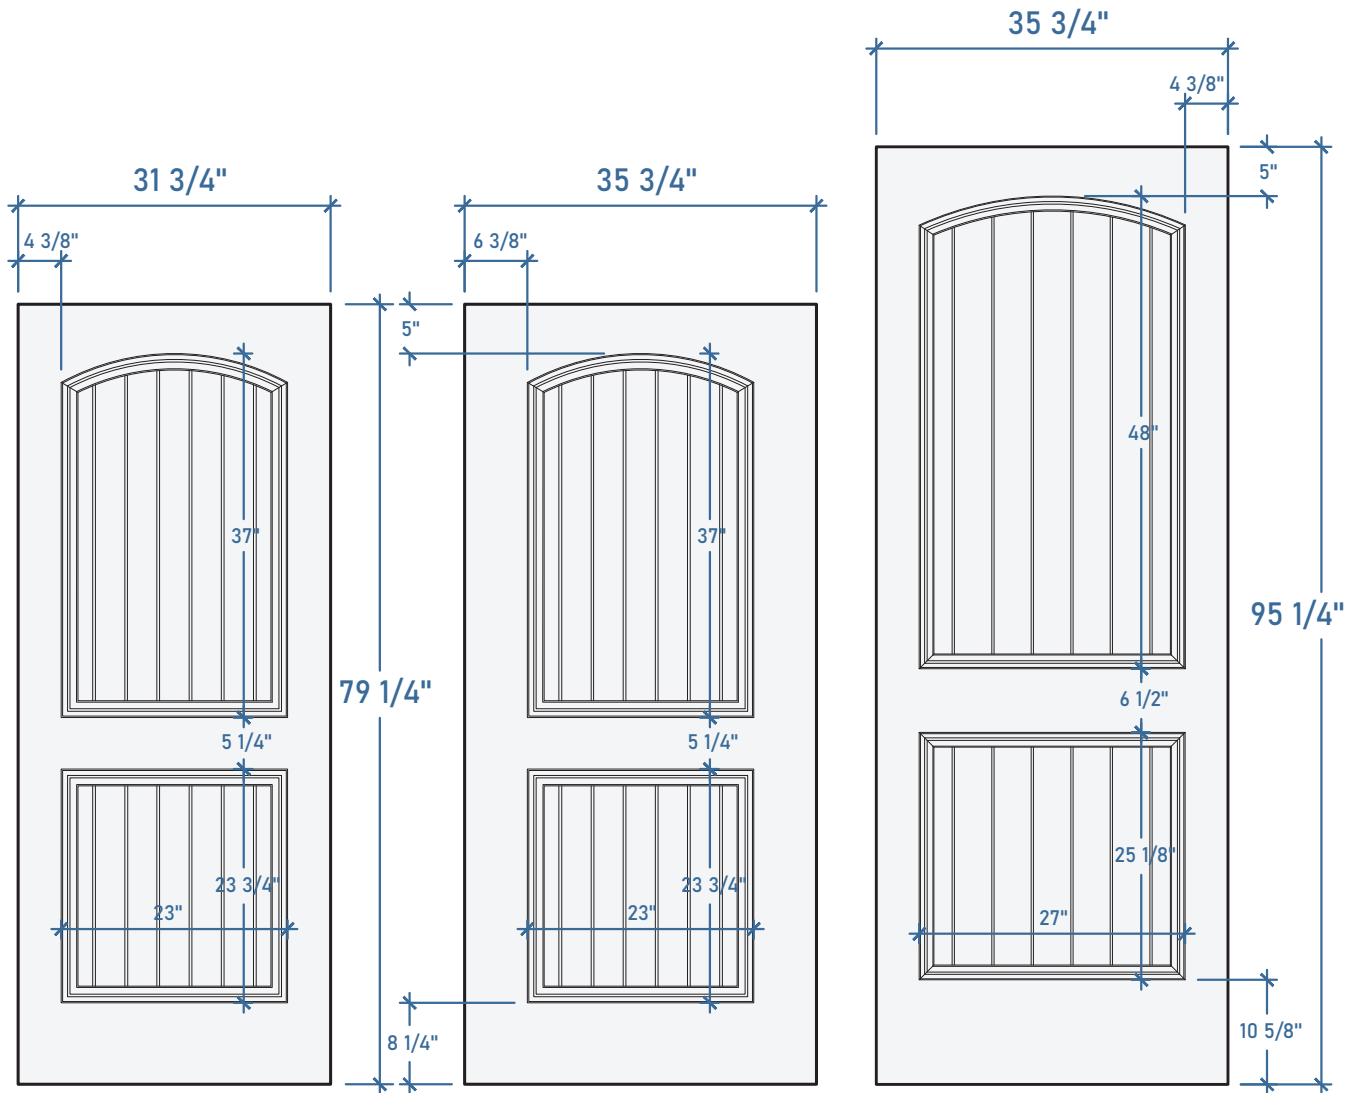

Six Panel

Four Panel

6/8 Height

Two Panel

Cottage

Flush

Heritage

Arched Three Panel

6/8 Height

Shaker

6/8 Height

Two Panel Shaker

6/8 Height

Four Panel Shaker

6/8 Height

Five Panel Shaker

6/8 Height

Sidelite - Solid