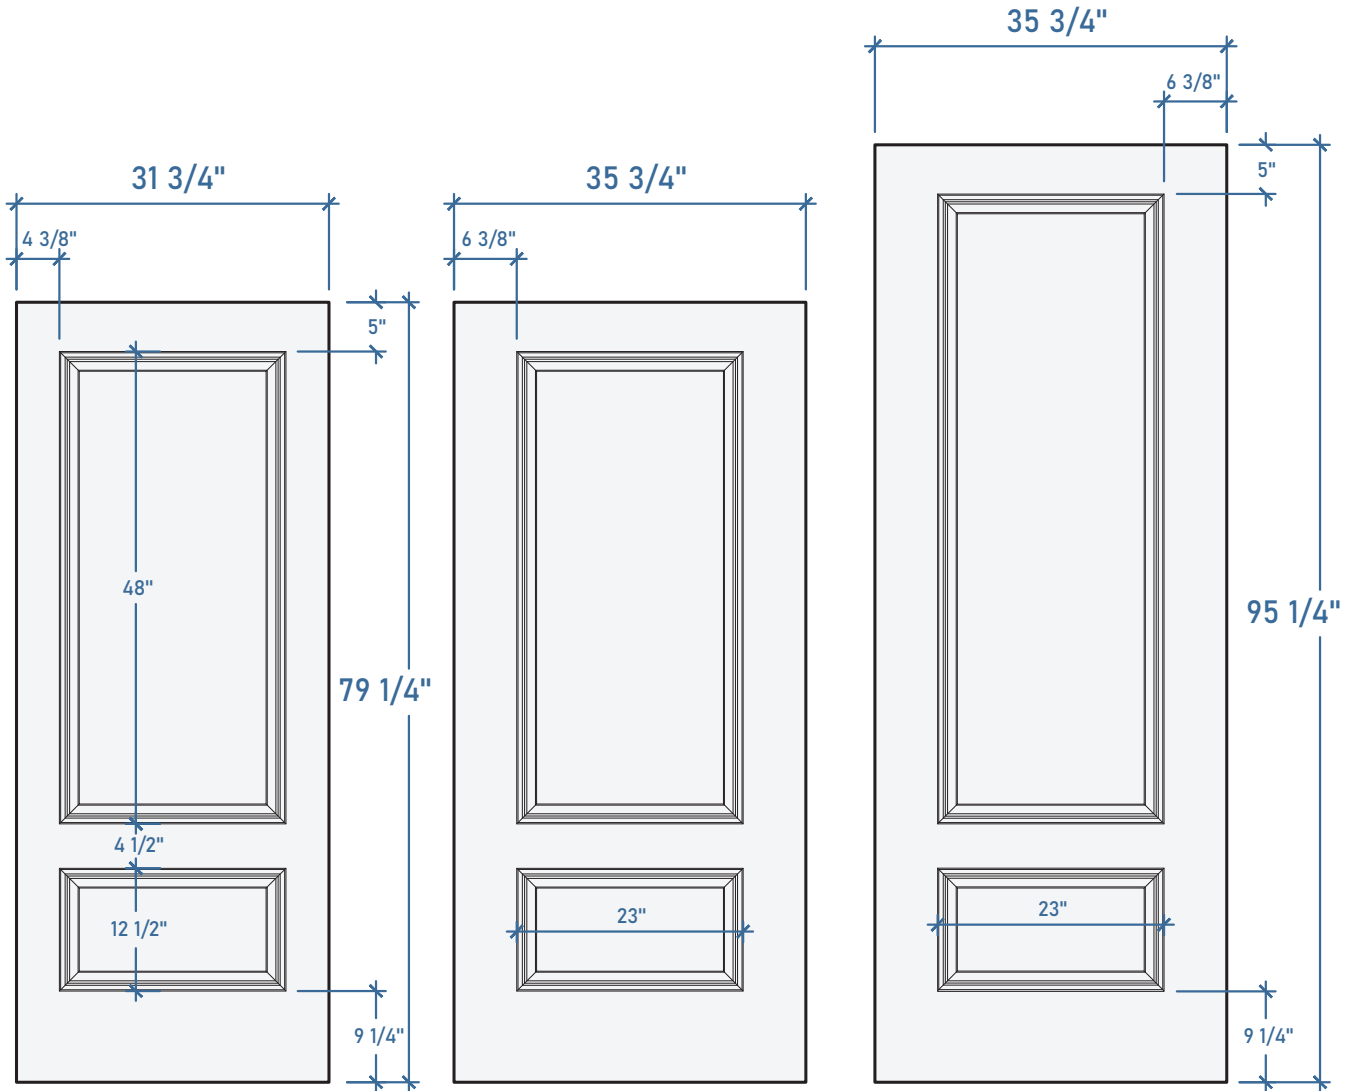

Six Panel

Four Panel

6/8 Height

Two Panel

Cottage

Flush

Heritage

Arched Three Panel

6/8 Height

Shaker

6/8 Height

Two Panel Shaker

6/8 Height

Four Panel Shaker

6/8 Height

Five Panel Shaker

6/8 Height

Sidelite - Solid