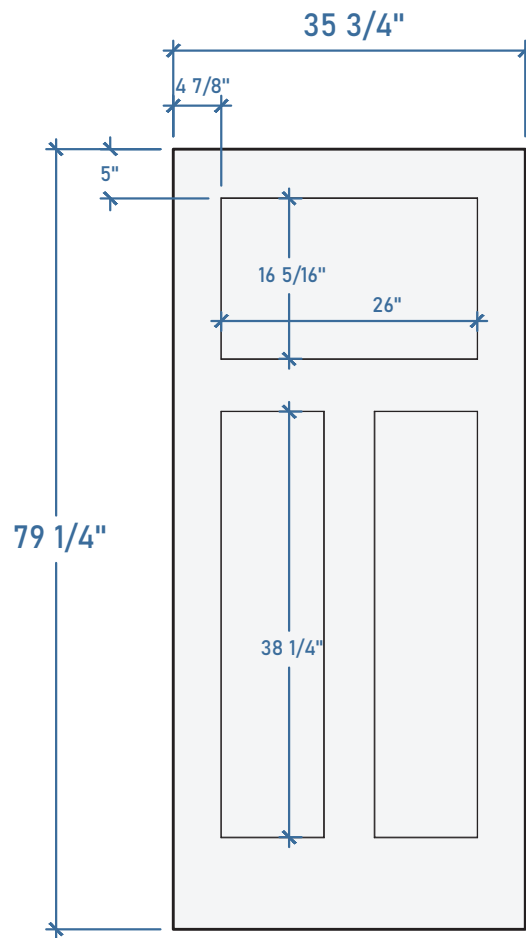

Six Panel

Four Panel

6/8 Height

Two Panel

Cottage

Flush

Heritage

Arched Three Panel

6/8 Height

Shaker

6/8 Height

Two Panel Shaker

6/8 Height

Four Panel Shaker

6/8 Height

Five Panel Shaker

6/8 Height

Sidelite - Solid