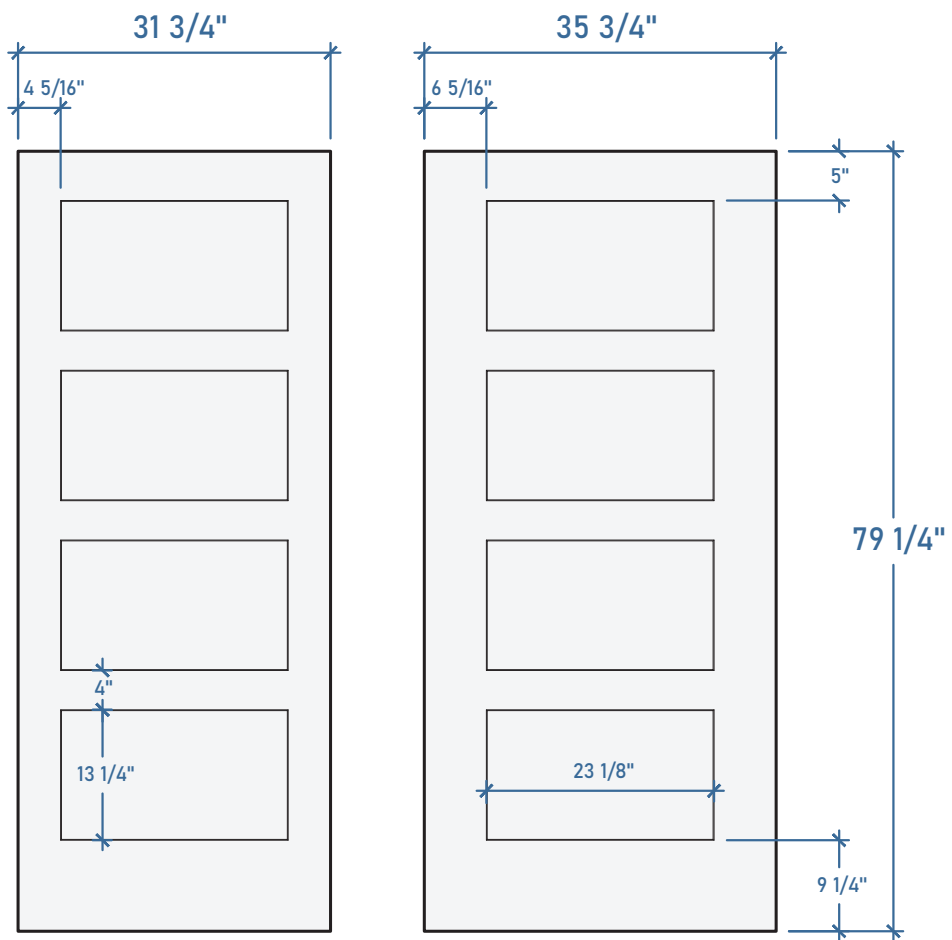

Six Panel

Four Panel

6/8 Height

Two Panel

Cottage

Flush

Heritage

Arched Three Panel

6/8 Height

Shaker

6/8 Height

Two Panel Shaker

6/8 Height

Four Panel Shaker

6/8 Height

Five Panel Shaker

6/8 Height

Sidelite - Solid