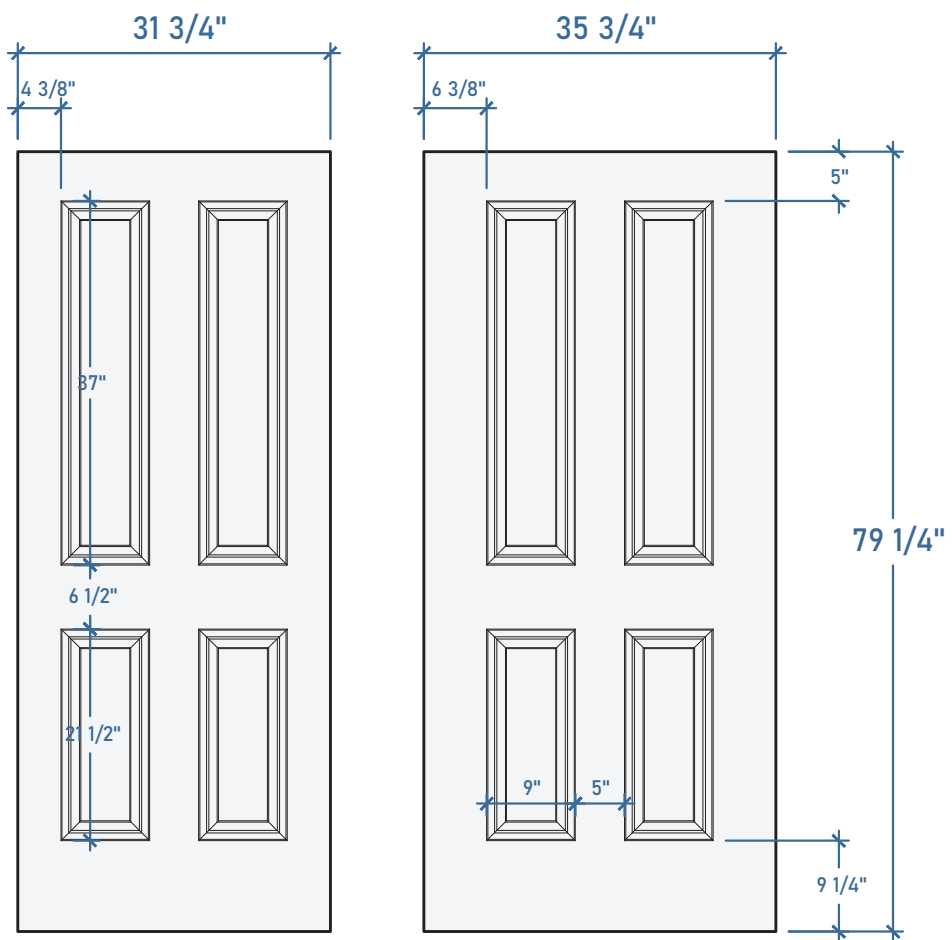

Six Panel

Four Panel

6/8 Height

Two Panel

Cottage

Flush

Heritage

Arched Three Panel

6/8 Height

Shaker

6/8 Height

Two Panel Shaker

6/8 Height

Four Panel Shaker

6/8 Height

Five Panel Shaker

6/8 Height

Sidelite - Solid