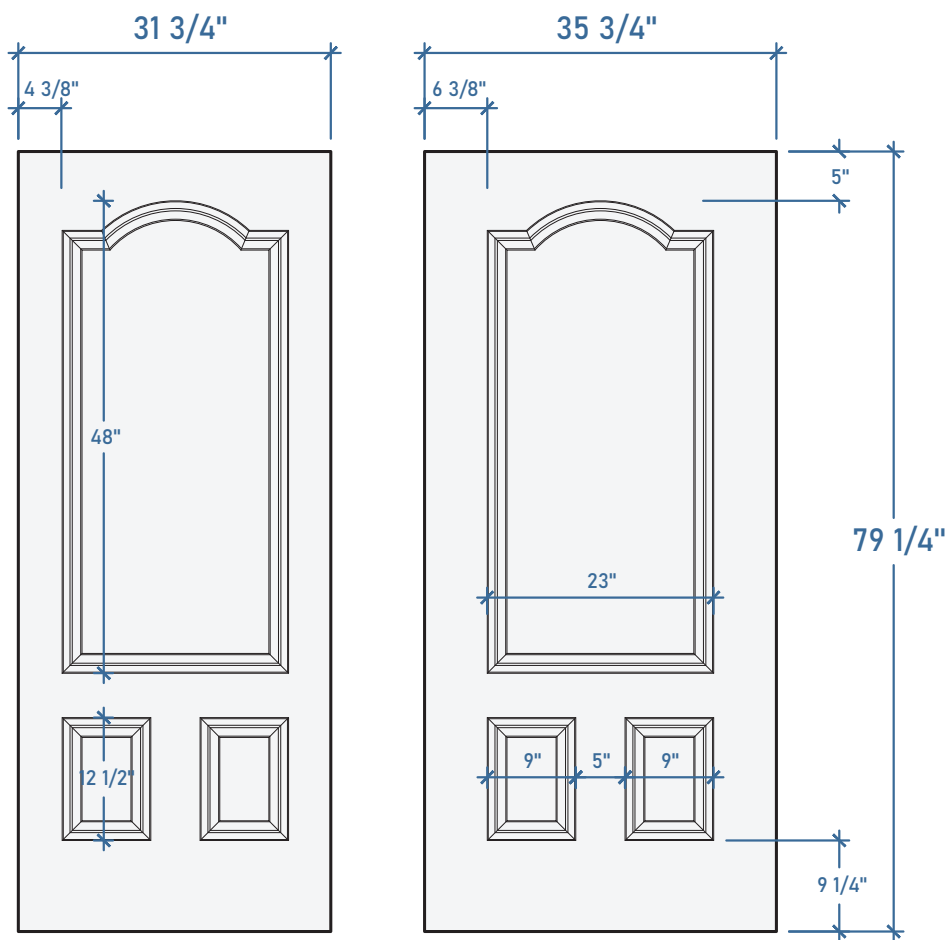

Six Panel

Four Panel

6/8 Height

Two Panel

Cottage

Flush

Heritage

Arched Three Panel

6/8 Height

Shaker

6/8 Height

Two Panel Shaker

6/8 Height

Four Panel Shaker

6/8 Height

Five Panel Shaker

6/8 Height

Sidelite - Solid