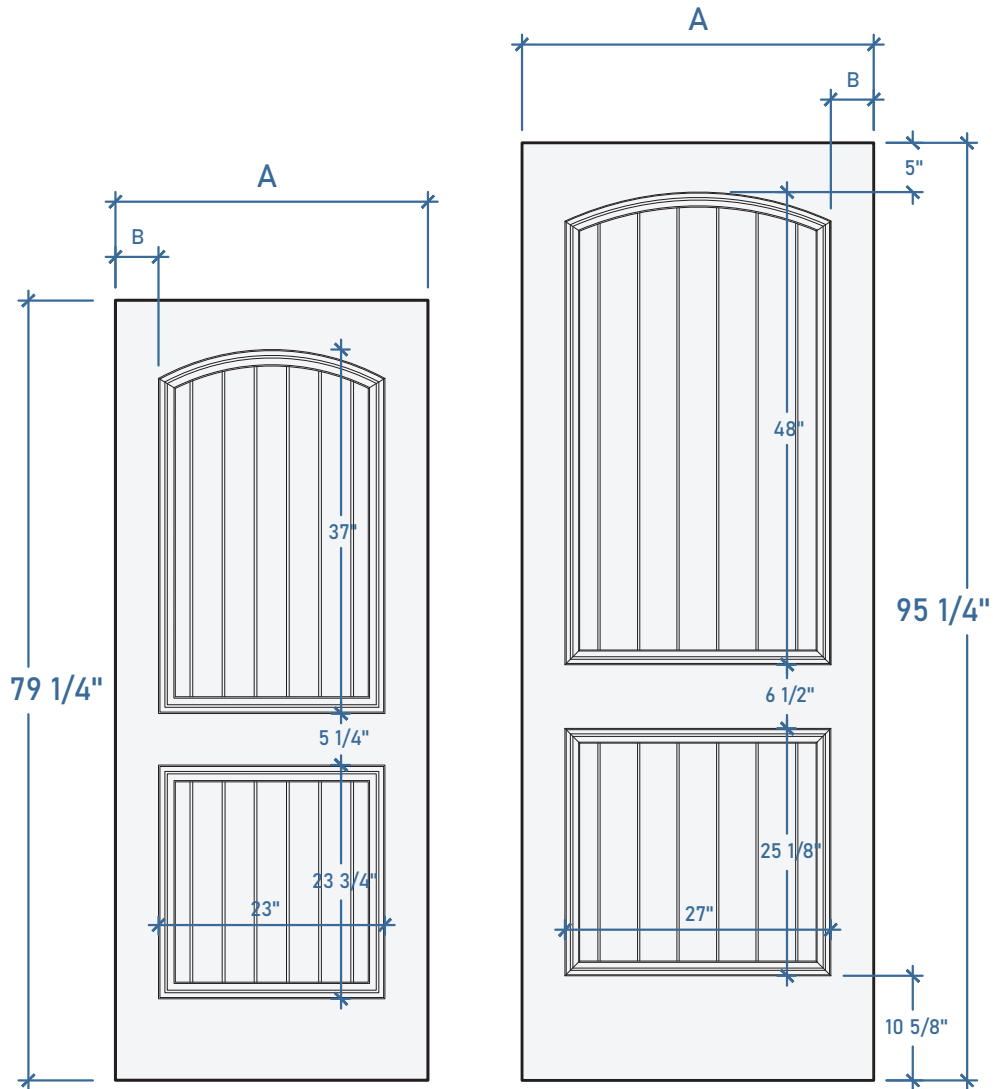

Cottage

COT.S.30.68	3' 0"	A: 35-3/4"	B: 6-3/8"	
COT.S.210.68	2' 10"	A: 33-3/4"	B: 5-3/8"	
COT.S.28.68	2' 8"	A: 31-3/4"	B: 4-3/8"	

COT.S.30.80	3' 0"	A: 35-3/4"	B: 6-3/8"	
COT.S.210.80	2' 10"	A: 33-3/4"	B: 5-3/8"	
COT.S.28.80	2' 8"	A: 31-3/4"	B: 4-3/8"