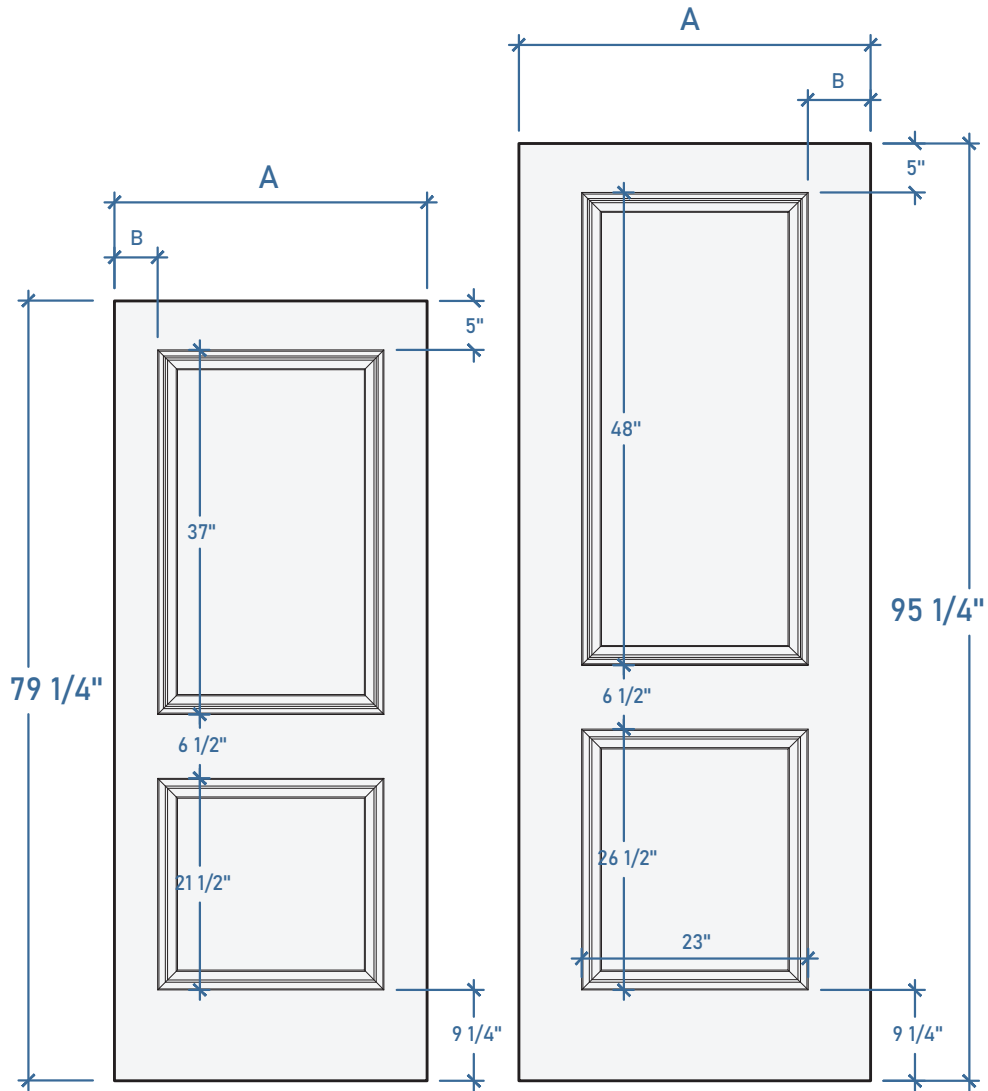

Six Panel

6P.S.30.68	3' 0"	A: 35-3/4"	B: 6-3/8"	
6P.S.210.68	2' 10"	A: 33-3/4"	B: 5-3/8"	
6P.S.28.68	2' 8"	A: 31-3/4"	B: 4-3/8"	

6P.S.30.80	3' 0"	A: 35-3/4"	B: 6-3/8"	
6P.S.210.80	2' 10"	A: 33-3/4"	B: 5-3/8"	
6P.S.28.80	2' 8"	A: 31-3/4"	B: 4-3/8"	

Four Panel

6/8 Height

4P.S.30.68	3' 0"	A: 35-3/4"	B: 6-3/8"	
4P.S.210.68	2' 10"	A: 33-3/4"	B: 5-3/8"	
4P.S.28.68	2' 8"	A: 31-3/4"	B: 4-3/8"	

Two Panel

2P.S.30.68	3' 0"	A: 35-3/4"	B: 6-3/8"	
2P.S.210.68	2' 10"	A: 33-3/4"	B: 5-3/8"	
2P.S.28.68	2' 8"	A: 31-3/4"	B: 4-3/8"	

COT.S.30.80	3' 0"	A: 35-3/4"	B: 6-3/8"	
COT.S.210.80	2' 10"	A: 33-3/4"	B: 5-3/8"	
COT.S.28.80	2' 8"	A: 31-3/4"	B: 4-3/8"	

Flush

FLS.S.30.68	3' 0"	A: 35-3/4"		
FLS.S.210.68	2' 10"	A: 33-3/4"		
FLS.S.28.68	2' 8"	A: 31-3/4"		

Five Panel Shaker

6/8 Height

FVPS.S.30.68	3' 0"	A: 35-3/4"	B: 6-5/16"	
FVPS.S.210.68	2' 10"	A: 33-3/4"	B: 5-5/16"	
FVPS.S.28.68	2' 8"	A: 31-3/4"	B: 4-5/16"	

Sidelite - Solid