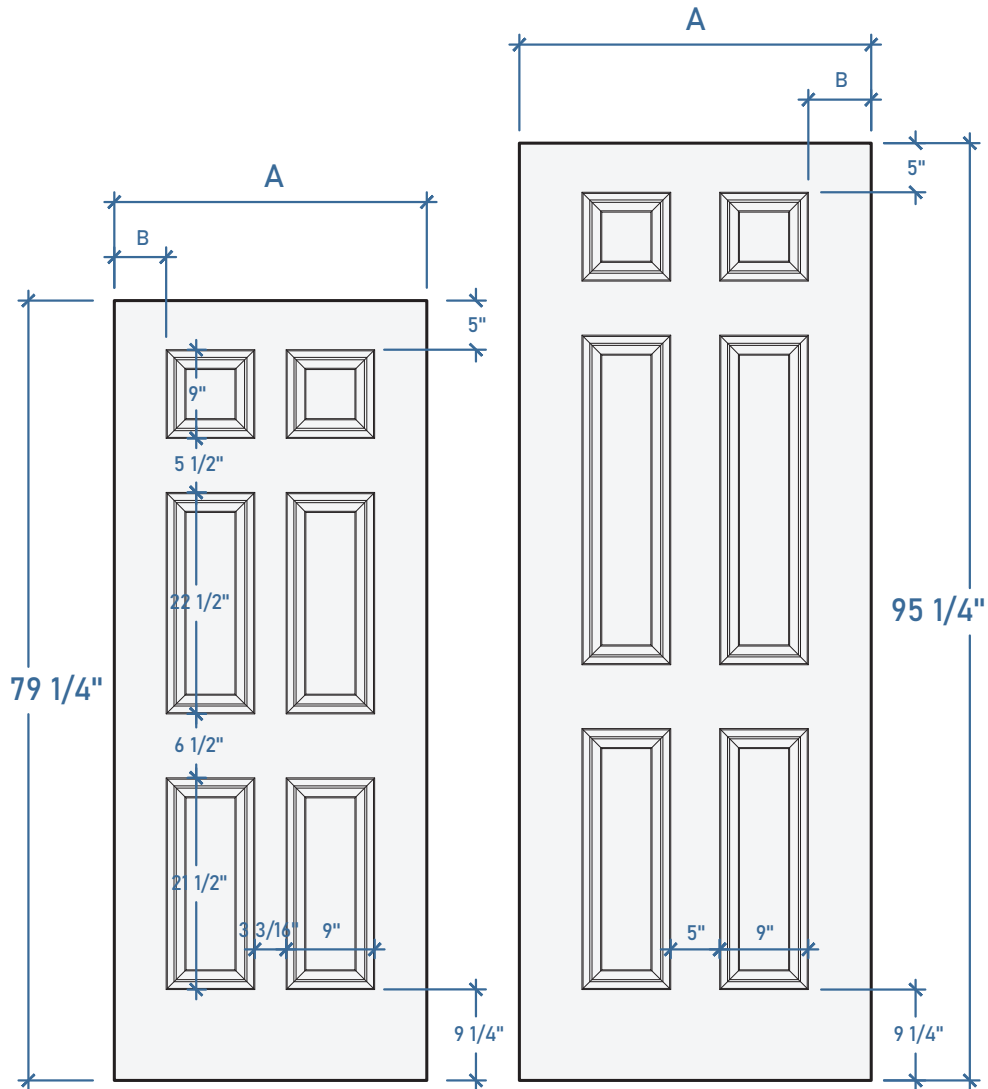

Six Panel

6P.S.30.68	3' 0"	A: 35-3/4"	B: 6-3/8"	
6P.S.210.68	2' 10"	A: 33-3/4"	B: 5-3/8"	
6P.S.28.68	2' 8"	A: 31-3/4"	B: 4-3/8"	

6P.S.30.80	3' 0"	A: 35-3/4"	B: 6-3/8"	
6P.S.210.80	2' 10"	A: 33-3/4"	B: 5-3/8"	
6P.S.28.80	2' 8"	A: 31-3/4"	B: 4-3/8"	

Four Panel

6/8 Height

4P.S.30.68	3' 0"	A: 35-3/4"	B: 6-3/8"	
4P.S.210.68	2' 10"	A: 33-3/4"	B: 5-3/8"	
4P.S.28.68	2' 8"	A: 31-3/4"	B: 4-3/8"	

Two Panel

2P.S.30.68	3' 0"	A: 35-3/4"	B: 6-3/8"	
2P.S.210.68	2' 10"	A: 33-3/4"	B: 5-3/8"	
2P.S.28.68	2' 8"	A: 31-3/4"	B: 4-3/8"	

COT.S.30.80	3' 0"	A: 35-3/4"	B: 6-3/8"	
COT.S.210.80	2' 10"	A: 33-3/4"	B: 5-3/8"	
COT.S.28.80	2' 8"	A: 31-3/4"	B: 4-3/8"	

Flush

FLS.S.30.68	3' 0"	A: 35-3/4"		
FLS.S.210.68	2' 10"	A: 33-3/4"		
FLS.S.28.68	2' 8"	A: 31-3/4"		

Five Panel Shaker

6/8 Height

FVPS.S.30.68	3' 0"	A: 35-3/4"	B: 6-5/16"	
FVPS.S.210.68	2' 10"	A: 33-3/4"	B: 5-5/16"	
FVPS.S.28.68	2' 8"	A: 31-3/4"	B: 4-5/16"	

Sidelite - Solid