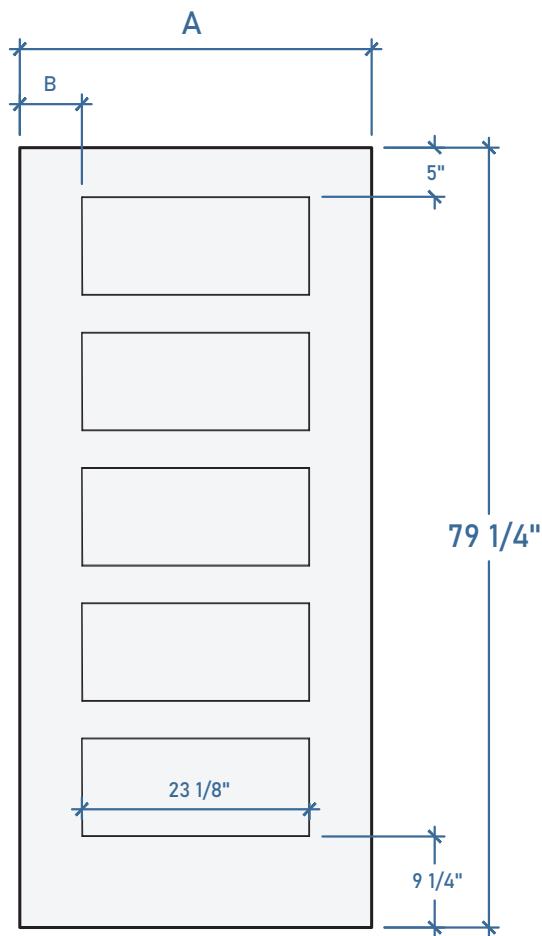

Four Panel

6/8 Height

4P.S.30.68	3' 0"	A: 35-3/4"	B: 6-3/8"	
4P.S.210.68	2' 10"	A: 33-3/4"	B: 5-3/8"	
4P.S.28.68	2' 8"	A: 31-3/4"	B: 4-3/8"	

Two Panel

2P.S.30.68	3' 0"	A: 35-3/4"	B: 6-3/8"	
2P.S.210.68	2' 10"	A: 33-3/4"	B: 5-3/8"	
2P.S.28.68	2' 8"	A: 31-3/4"	B: 4-3/8"	

HRT.S.30.80	3' 0"	A: 35-3/4"	B: 6-3/8"	
HRT.S.210.80	2' 10"	A: 33-3/4"	B: 5-3/8"	
HRT.S.28.80	2' 8"	A: 31-3/4"	B: 4-3/8"	

Arched Three Panel

6/8 Height

ATP.S.30.68	3' 0"	A: 35-3/4"	B: 6-3/8"	
ATP.S.210.68	2' 10"	A: 33-3/4"	B: 5-3/8"	
ATP.S.28.68	2' 8"	A: 31-3/4"	B: 4-3/8"	

Two Panel Shaker

6/8 Height

TPS.S.30.68	3' 0"	A: 35-3/4"	B: 6-5/16"	
TPS.S.210.68	2' 10"	A: 33-3/4"	B: 5-5/16"	
TPS.S.28.68	2' 8"	A: 31-3/4"	B: 4-5/16"	

Four Panel Shaker

6/8 Height

FPS.S.30.68	3' 0"	A: 35-3/4"	B: 6-5/16"	
FPS.S.210.68	2' 10"	A: 33-3/4"	B: 5-5/16"	
FPS.S.28.68	2' 8"	A: 31-3/4"	B: 4-5/16"	

Five Panel Shaker

6/8 Height

FVPS.S.30.68	3' 0"	A: 35-3/4"	B: 6-5/16"	
FVPS.S.210.68	2' 10"	A: 33-3/4"	B: 5-5/16"	
FVPS.S.28.68	2' 8"	A: 31-3/4"	B: 4-5/16"	

Sidelite - Solid