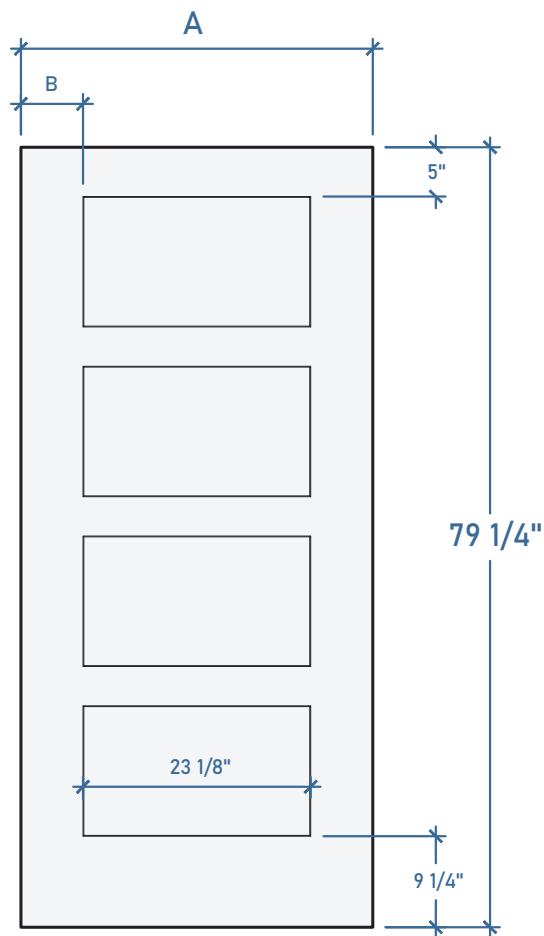

Four Panel

6/8 Height

4P.S.30.68	3' 0"	A: 35-3/4"	B: 6-3/8"	
4P.S.210.68	2' 10"	A: 33-3/4"	B: 5-3/8"	
4P.S.28.68	2' 8"	A: 31-3/4"	B: 4-3/8"	

Two Panel

2P.S.30.68	3' 0"	A: 35-3/4"	B: 6-3/8"	
2P.S.210.68	2' 10"	A: 33-3/4"	B: 5-3/8"	
2P.S.28.68	2' 8"	A: 31-3/4"	B: 4-3/8"	

HRT.S.30.80	3' 0"	A: 35-3/4"	B: 6-3/8"	
HRT.S.210.80	2' 10"	A: 33-3/4"	B: 5-3/8"	
HRT.S.28.80	2' 8"	A: 31-3/4"	B: 4-3/8"	

Arched Three Panel

6/8 Height

ATP.S.30.68	3' 0"	A: 35-3/4"	B: 6-3/8"	
ATP.S.210.68	2' 10"	A: 33-3/4"	B: 5-3/8"	
ATP.S.28.68	2' 8"	A: 31-3/4"	B: 4-3/8"	

Two Panel Shaker

6/8 Height

TPS.S.30.68	3' 0"	A: 35-3/4"	B: 6-5/16"	
TPS.S.210.68	2' 10"	A: 33-3/4"	B: 5-5/16"	
TPS.S.28.68	2' 8"	A: 31-3/4"	B: 4-5/16"	

Four Panel Shaker

6/8 Height

FPS.S.30.68	3' 0"	A: 35-3/4"	B: 6-5/16"	
FPS.S.210.68	2' 10"	A: 33-3/4"	B: 5-5/16"	
FPS.S.28.68	2' 8"	A: 31-3/4"	B: 4-5/16"	

Five Panel Shaker

6/8 Height

FVPS.S.30.68	3' 0"	A: 35-3/4"	B: 6-5/16"	
FVPS.S.210.68	2' 10"	A: 33-3/4"	B: 5-5/16"	
FVPS.S.28.68	2' 8"	A: 31-3/4"	B: 4-5/16"	

Sidelite - Solid