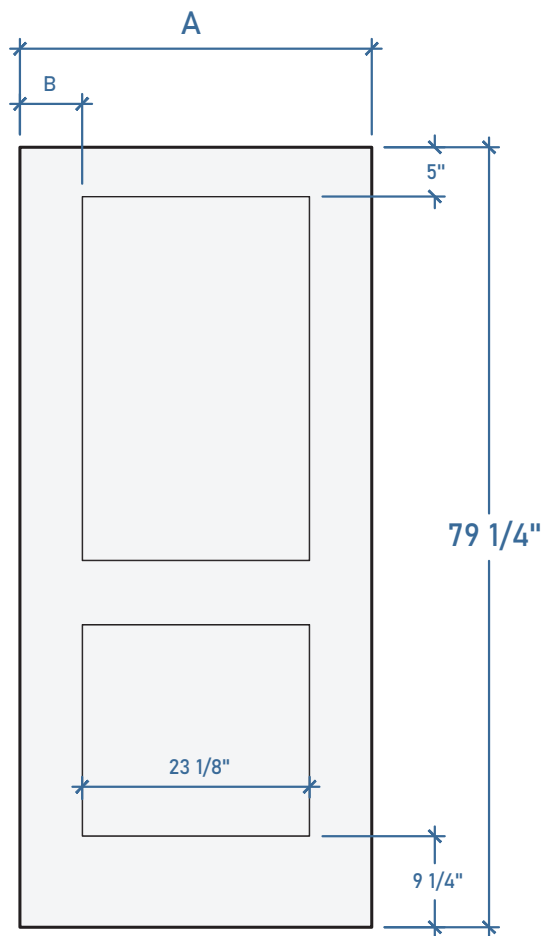

FLS.S.30.80	3' 0"	A: 35-3/4"		
FLS.S.210.80	2' 10"	A: 33-3/4"		
FLS.S.28.80	2' 8"	A: 31-3/4"		

Heritage

HRT.S.30.68	3' 0"	A: 35-3/4"	B: 6-3/8"	
HRT.S.210.68	2' 10"	A: 33-3/4"	B: 5-3/8"	
HRT.S.28.68	2' 8"	A: 31-3/4"	B: 4-3/8"	

HRT.S.30.80	3' 0"	A: 35-3/4"	B: 6-3/8"	
HRT.S.210.80	2' 10"	A: 33-3/4"	B: 5-3/8"	
HRT.S.28.80	2' 8"	A: 31-3/4"	B: 4-3/8"	

Arched Three Panel

6/8 Height

ATP.S.30.68	3' 0"	A: 35-3/4"	B: 6-3/8"	
ATP.S.210.68	2' 10"	A: 33-3/4"	B: 5-3/8"	
ATP.S.28.68	2' 8"	A: 31-3/4"	B: 4-3/8"	

Two Panel Shaker

6/8 Height

TPS.S.30.68	3' 0"	A: 35-3/4"	B: 6-5/16"	
TPS.S.210.68	2' 10"	A: 33-3/4"	B: 5-5/16"	
TPS.S.28.68	2' 8"	A: 31-3/4"	B: 4-5/16"	

Four Panel Shaker

6/8 Height

FPS.S.30.68	3' 0"	A: 35-3/4"	B: 6-5/16"	
FPS.S.210.68	2' 10"	A: 33-3/4"	B: 5-5/16"	
FPS.S.28.68	2' 8"	A: 31-3/4"	B: 4-5/16"	

Five Panel Shaker

6/8 Height

FVPS.S.30.68	3' 0"	A: 35-3/4"	B: 6-5/16"	
FVPS.S.210.68	2' 10"	A: 33-3/4"	B: 5-5/16"	
FVPS.S.28.68	2' 8"	A: 31-3/4"	B: 4-5/16"	

Sidelite - Solid